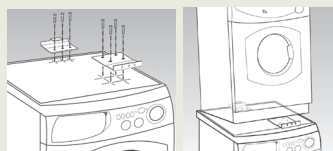

Specifications

Drying system: Vented
Stacked Height: 65 5/8"H
Cycles: 3 (+1 auto) dry
Max. capacity: 13 lbs.
 4.0 cubic foot, stainless drum
 Easy-clean lint filter

Options

Adjustable dry timer
 Air Fluff
 Easy Iron
 Low Heat
 Auto Dry