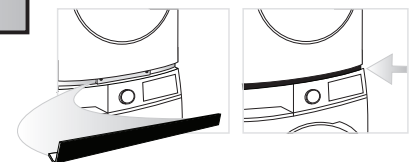

Splendide
Laundry Centers

NORTH AMERICA'S
BEST-SELLING
RV LAUNDRY APPLIANCE BRAND

Since
1984

Learn more, call Splendide at 1-800-356-0766 today.