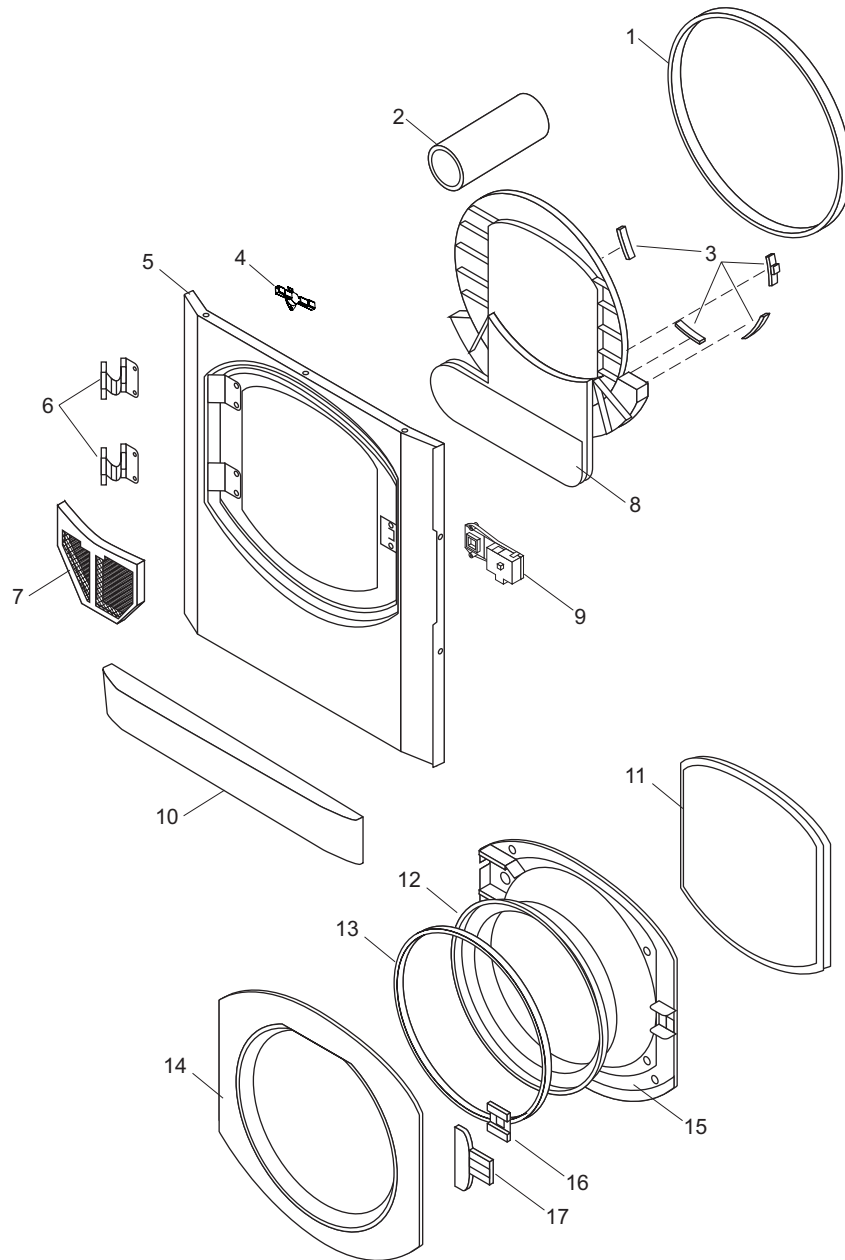

ARISTON

REPAIR PART DIAGRAMS

PRODUCT: DRYER
MODEL: AS66VX NA

Stacking Kit 115839

Item	Part #	Description	Item	Part #	Description
1	142604	Top Panel, White	6	142608	Mounting Plate
2	142605	Relay	7	142596	Control Panel, White
3	112122	Switch	8	142607	Button, White
4	142603	Timer	9	142600	Control Knob, White
5	142602	Start Switch	10	142601	Button, White

Item	Part #	Description	Item	Part #	Description
1	142613	Seal, Drum Front	10	142609	Toe Kick, White
2	142612	Vent Tube	11	142614	Door Seal
3	112144	Bearing Pads	12	112192	Door Glass
4	142611	Thermostat	13	113819	Seal, Door Glass
5	113818	Front Panel, White	14	142616	Outer Door, White
6	112193	Door Hinges	15	142617	Inner Door, White
7	142610	Filter	16	142619	Door Latch
8	142620	Air Duct Assembly	17	142618	Door Handle, White
9	142615	Door Switch			

Item	Part #	Description	Item	Part #	Description
1	142638	Tumbler	14	142632	Adapter, Vent Hose
2	142636	Main Plug	15	116328	Heater Cover
3	142651	Terminal Block	16	116327	Outer Fan
4	113038	Drum Spacer Kit	17	112153	Inner Fan
5	095565	Bracket, Rear Bearing	18	142621	Base
6	142628	Drum Bearing, Rear	19	142622	Foot
7	142631	Collar, Drum Shaft	20	142624	Motor Capacitor
8	142627	Rear Panel	21	142639	Reversing Relay
9	095551	Pin	22	112188	Cap
10	095552	Grounding Strip	23	142623	Motor
11	142633	Heater Assembly	24	113823	Foam Seal
12	142635	Thermostats	25	112156	Belt
13	095553	Bearing Cover	26	142626	Drum