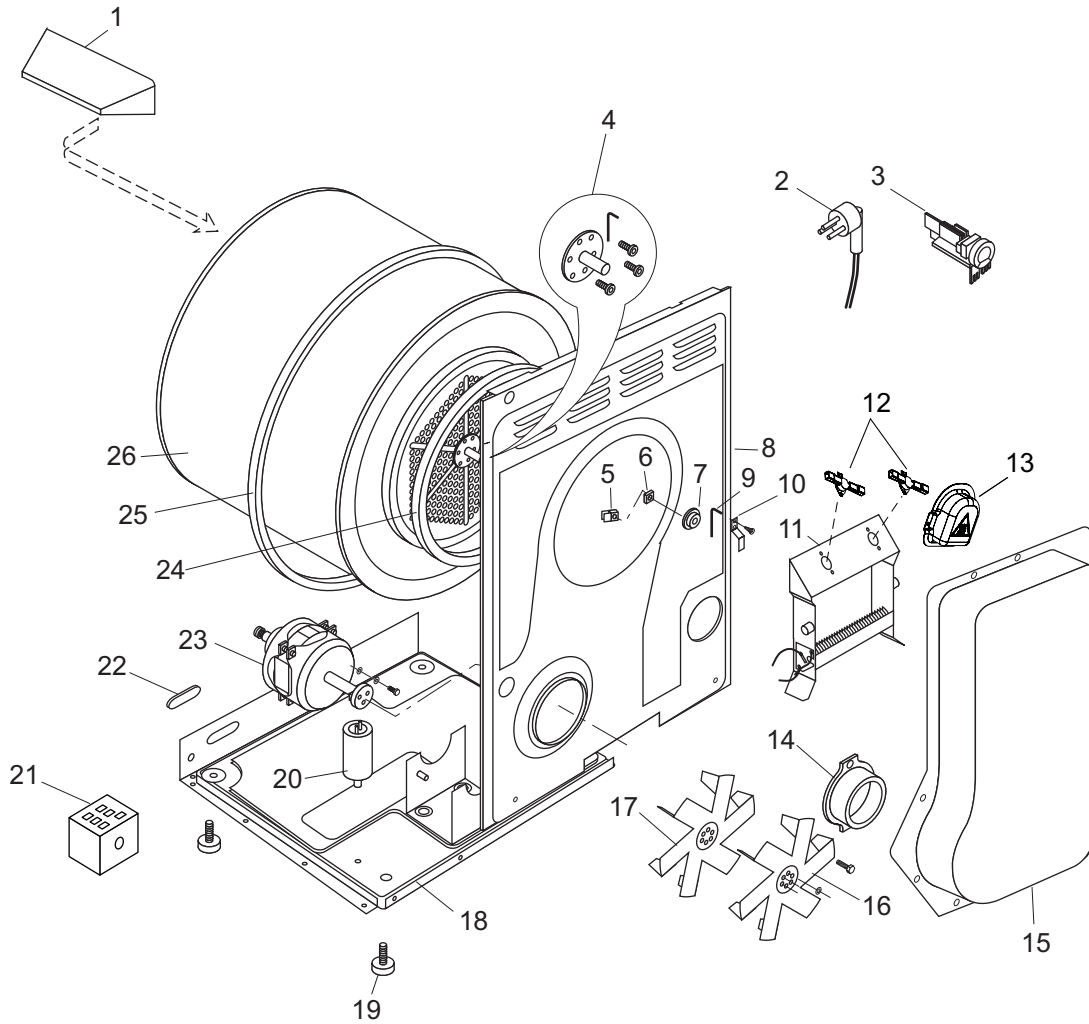

ARISTON

REPAIR PART DIAGRAMS

PRODUCT: DRYER
MODEL: AS66VX NA

Stacking Kit 115839

Item	Part #	Description	Item	Part #	Description
1	142604	Top Panel, White	6	142608	Mounting Plate
2	142605	Relay	7	142596	Control Panel, White
3	112122	Switch	8	142607	Button, White
4	142603	Timer	9	142600	Control Knob, White
5	142602	Start Switch	10	142601	Button, White

Item	Part #	Description	Item	Part #	Description
1	142613	Seal, Drum Front	10	142609	Toe Kick, White
2	142612	Vent Tube	11	142614	Door Seal
3	112144	Bearing Pads	12	112192	Door Glass
4	142611	Thermostat	13	113819	Seal, Door Glass
5	113818	Front Panel, White	14	142616	Outer Door, White
6	112193	Door Hinges	15	142617	Inner Door, White
7	142610	Filter	16	142619	Door Latch
8	142620	Air Duct Assembly	17	142618	Door Handle, White
9	142615	Door Switch			

Item	Part #	Description	Item	Part #	Description
1	142638	Tumbler	14	142632	Adapter, Vent Hose
2	142636	Main Plug	15	116328	Heater Cover
3	142651	Terminal Block	16	116327	Outer Fan
4	113038	Drum Spacer Kit	17	112153	Inner Fan
5	095565	Bracket, Rear Bearing	18	142621	Base
6	142628	Drum Bearing, Rear	19	142622	Foot
7	142631	Collar, Drum Shaft	20	142624	Motor Capacitor
8	142627	Rear Panel	21	142639	Reversing Relay
9	095551	Pin	22	112188	Cap
10	095552	Grounding Strip	23	142623	Motor
11	142633	Heater Assembly	24	113823	Foam Seal
12	142635	Thermostats	25	112156	Belt
13	095553	Bearing Cover	26	142626	Drum