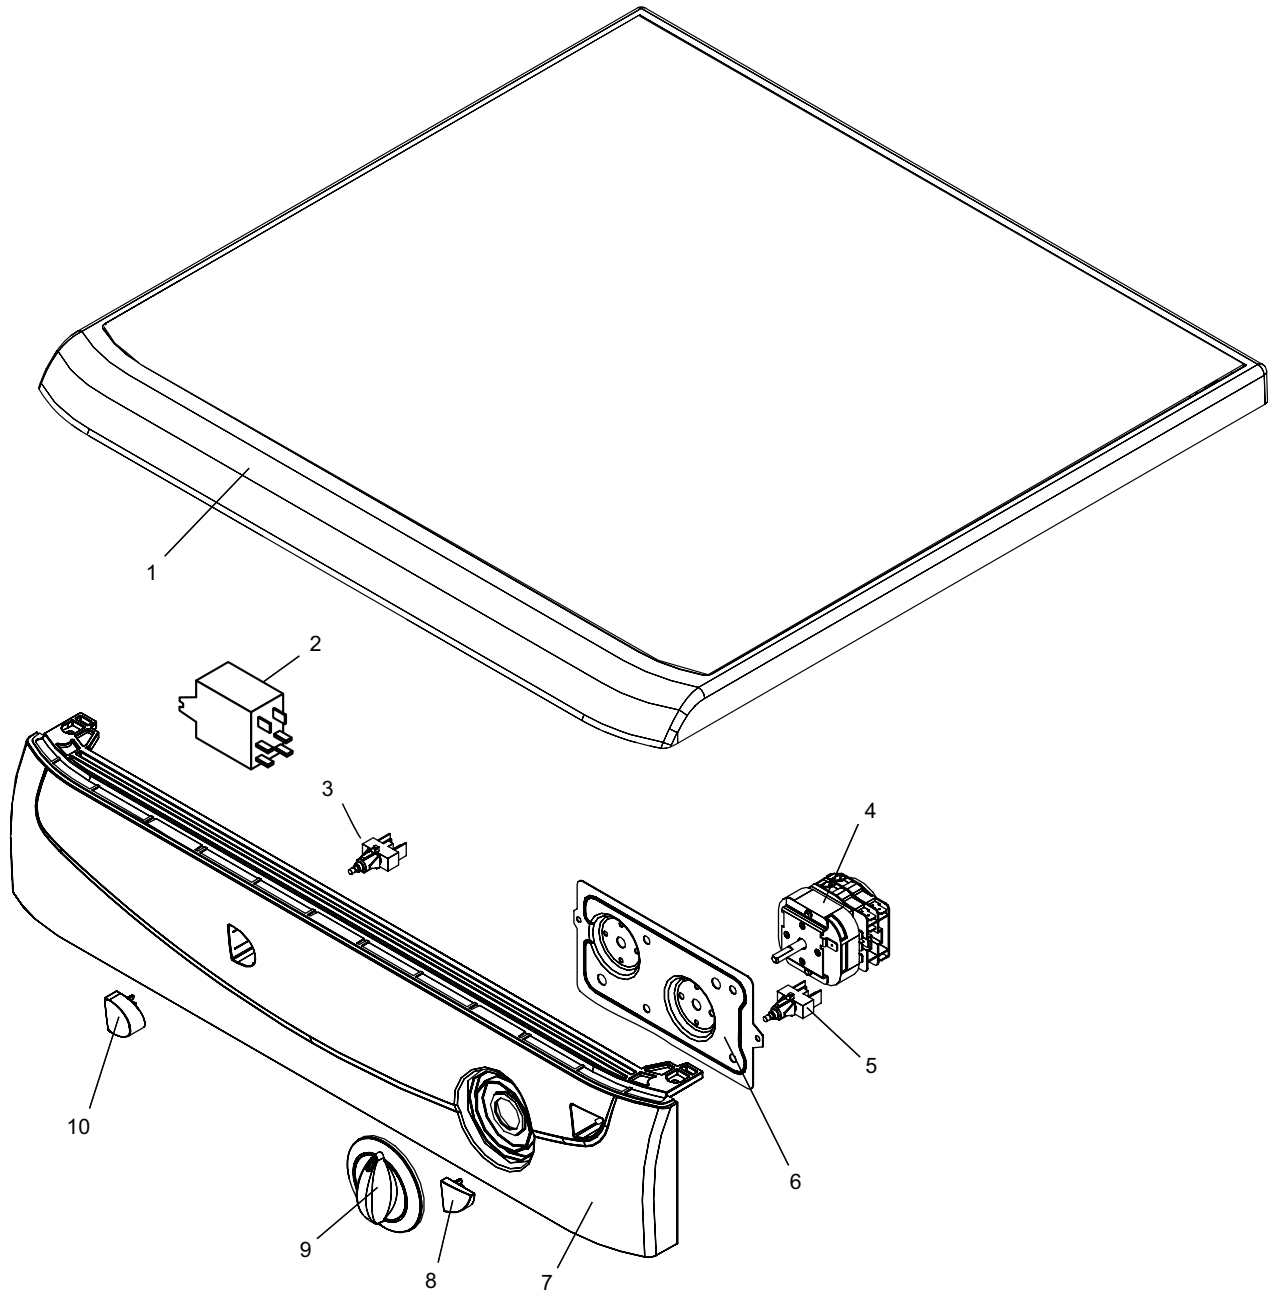

ARISTON

REPAIR PART DIAGRAMS

PRODUCT: DRYER
MODEL: AS66VX NA

Stacking Kit 115839

Item	Part #	Description	Item	Part #	Description
1	142604	Top Panel, White	6	142608	Mounting Plate
2	142605	Relay	7	142596	Control Panel, White
3	112122	Switch	8	142607	Button, White
4	142603	Timer	9	142600	Control Knob, White
5	142602	Start Switch	10	142601	Button, White

Item	Part #	Description	Item	Part #	Description
1	142613	Seal, Drum Front	10	142609	Toe Kick, White
2	142612	Vent Tube	11	142614	Door Seal
3	112144	Bearing Pads	12	112192	Door Glass
4	142611	Thermostat	13	113819	Seal, Door Glass
5	113818	Front Panel, White	14	142616	Outer Door, White
6	112193	Door Hinges	15	142617	Inner Door, White
7	142610	Filter	16	142619	Door Latch
8	142620	Air Duct Assembly	17	142618	Door Handle, White
9	142615	Door Switch			

Item	Part #	Description	Item	Part #	Description
1	142638	Tumbler	14	142632	Adapter, Vent Hose
2	142636	Main Plug	15	116328	Heater Cover
3	142651	Terminal Block	16	116327	Outer Fan
4	113038	Drum Spacer Kit	17	112153	Inner Fan
5	095565	Bracket, Rear Bearing	18	142621	Base
6	142628	Drum Bearing, Rear	19	142622	Foot
7	142631	Collar, Drum Shaft	20	142624	Motor Capacitor
8	142627	Rear Panel	21	142639	Reversing Relay
9	095551	Pin	22	112188	Cap
10	095552	Grounding Strip	23	142623	Motor
11	142633	Heater Assembly	24	113823	Foam Seal
12	142635	Thermostats	25	112156	Belt
13	095553	Bearing Cover	26	142626	Drum