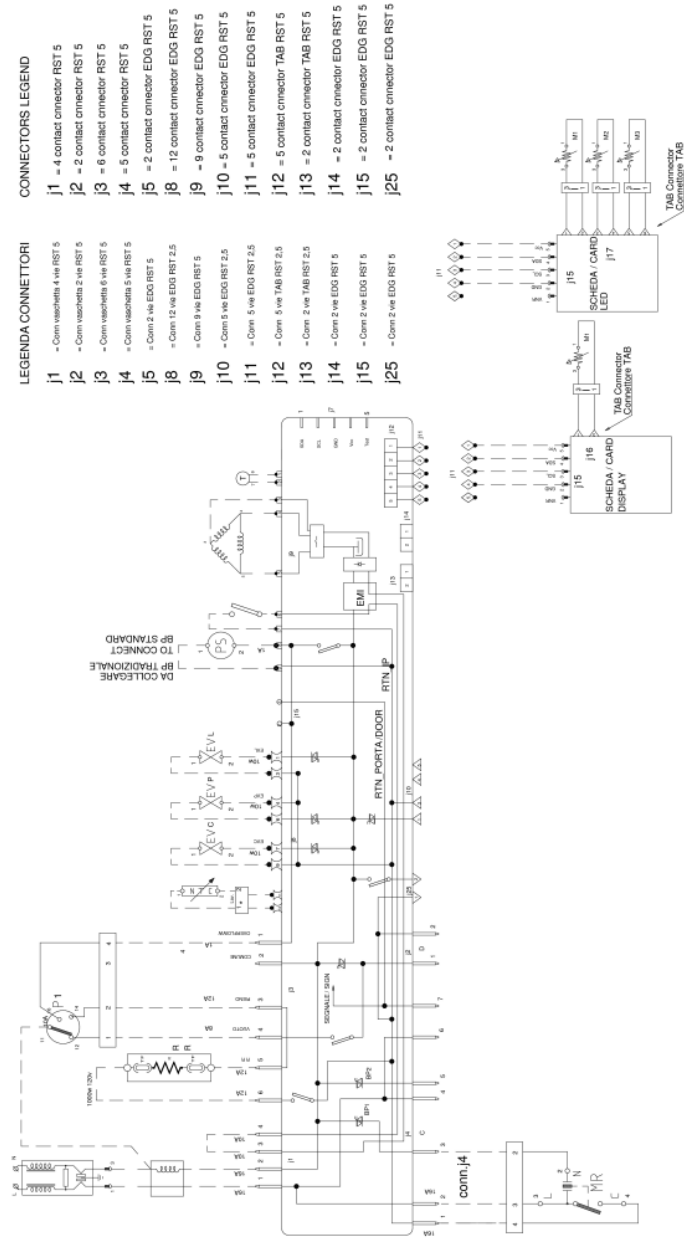

Cod. 21500935400

Electric schemes and links

21500935400