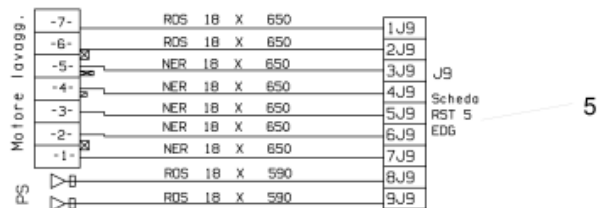

COMPLESSIVO D1 = MICRORIT