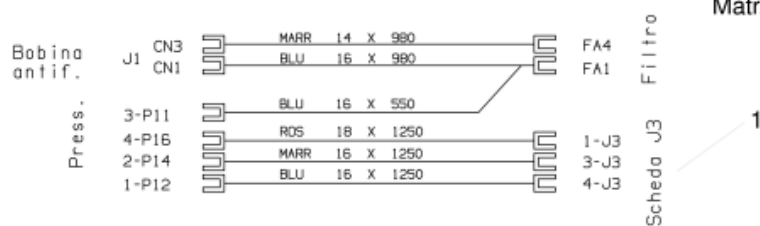

1140960C

Exploded views

Matr. 60327.0001