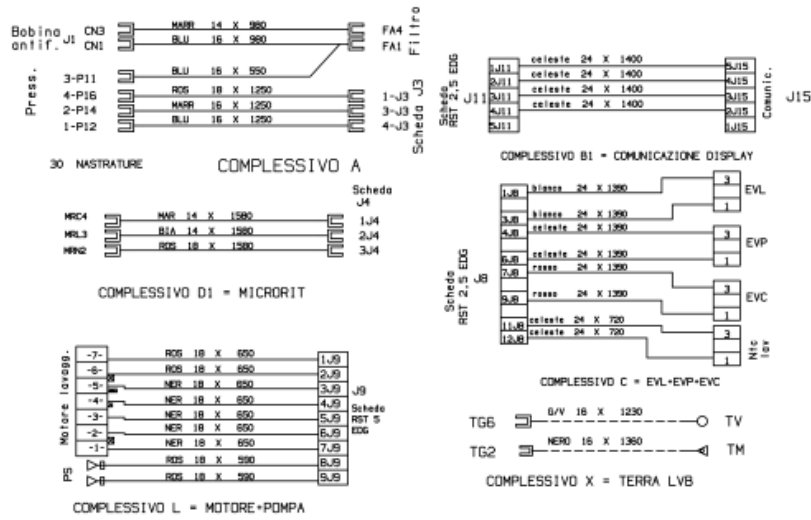

1140960C

Spare parts list

Ref.	Code	From	To S/N	Substitute	Description	Notice	Industrial
001	C00143959				wiring coil ant+filt+press.(mod.j3)		
002	C00193242				harness display b1 j11		
003	C00143956				wiring evl-evp-evc-ntc (module		
004	C00143957				wiring doorlock module j4		
005	C00143958				wiring motor - module j9		
006	C00143960				wiring earth		

Electric schemes and links

Cod. 16002090200

16002090200