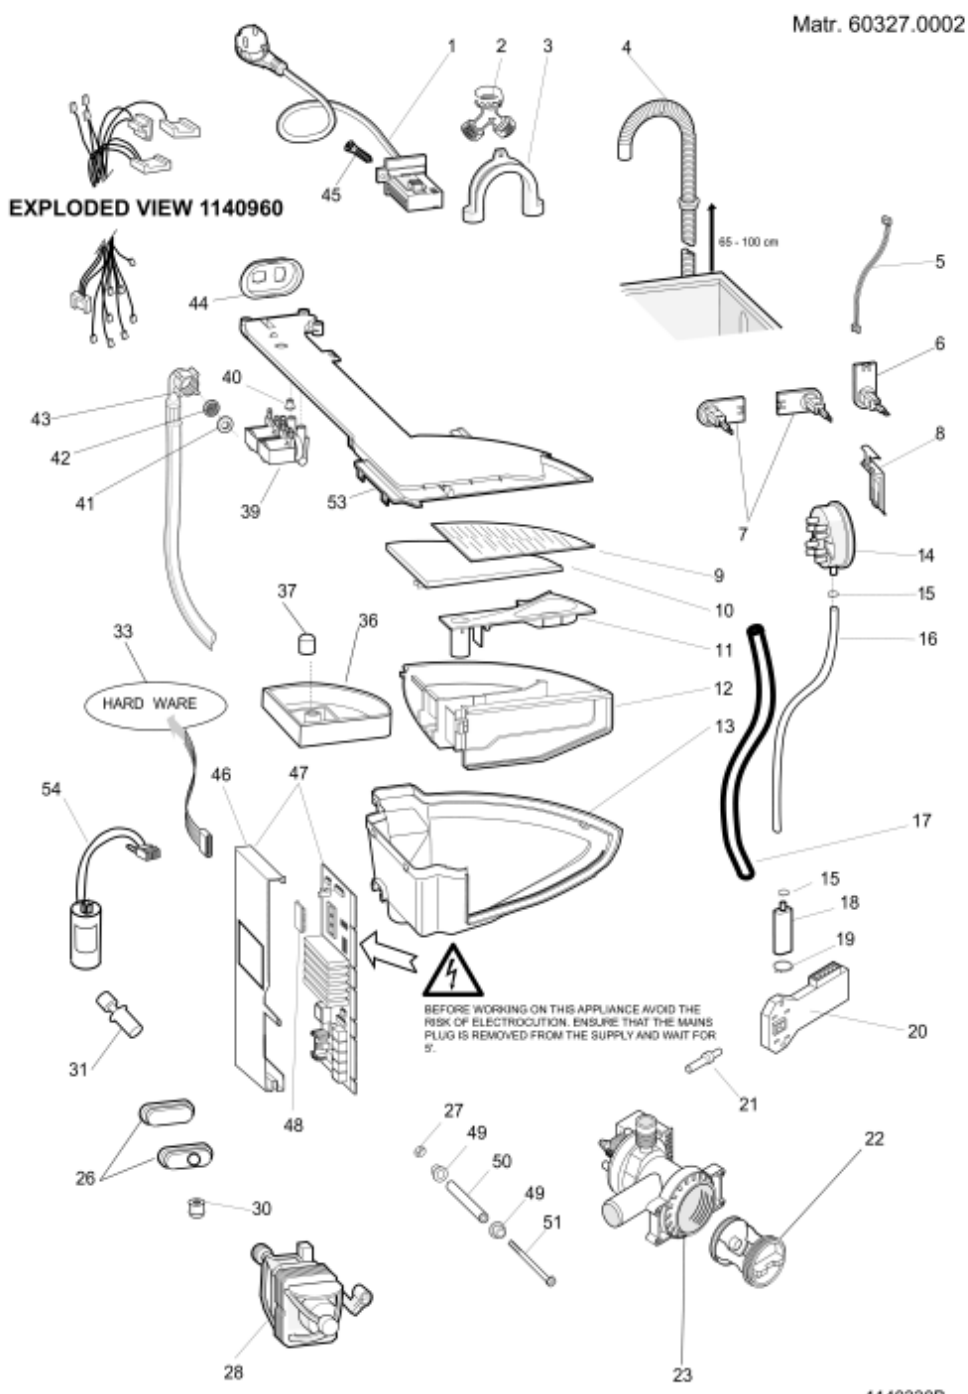

1140330B

Exploded views

1140330B

1140330B

Spare parts list

Ref.	Code	From	To S/N	Substitute	Description	Notice	Industrial
001	C00143912				supply cable usa		
003	C00019902				plastic -u- to make drain hose		
004	C00091775				drain hose to sink		
006	C00143095				program select. 16 pos.idc rast2,5		
007	C00143096				potentiometer select 8 posit. rosh		
008	C00064537				support - pressure switch		
009	C00143920				reading desk pr26 symbols		
010	C00093813				support - programme guide evo ii		
011	C00046154				additive cover		
012	C00143908				soap dispenser drawer (rotary)ul		
013	C00143909				dispenser body ul		
014	C00143914				pressure switch 11.75-50 ant.r5 ul		
015	C00092412				hose clamp		
016	C00092170				pipe pressostat l= 470mm. evo ii		
017	C00098754				anti-vibration hose (foam) l= 330		
018	C00092173				air trap x oko		
019	C00092411				hose clamp		
020	C00090199				door interlock rold da rst 5usa idc		
022	C00045023				filter handle		
022	C00045025				filter seal		
022	C00045027				filter element kit		
023	C00112504				self cleaning pump 120v 60hz		
026	C00112437				hole for heating element		
027	C00040932				self locking nut m6		
028	C00144743				motor three phase cim2-55 ad15		
030	C00058523				pillar retainer-heating element		
031	C00083915				thermistor ntc		
036	C00046152				additive container		
037	C00046157				stopper detergent container		
039	C00110452				electrovalve 1way 5,5lt hot rst2,5		
039	C00110453				electrovalve ie2u 7lt.rst2,5 120v		
040	C00064534				seal - electrovale/dispenser		
043	C00112930				inlet hose with usa		
045	C00092348				self-scraping screw 3,5x8		
047	C00142293			1 x C00254529	module three phase less eeprom