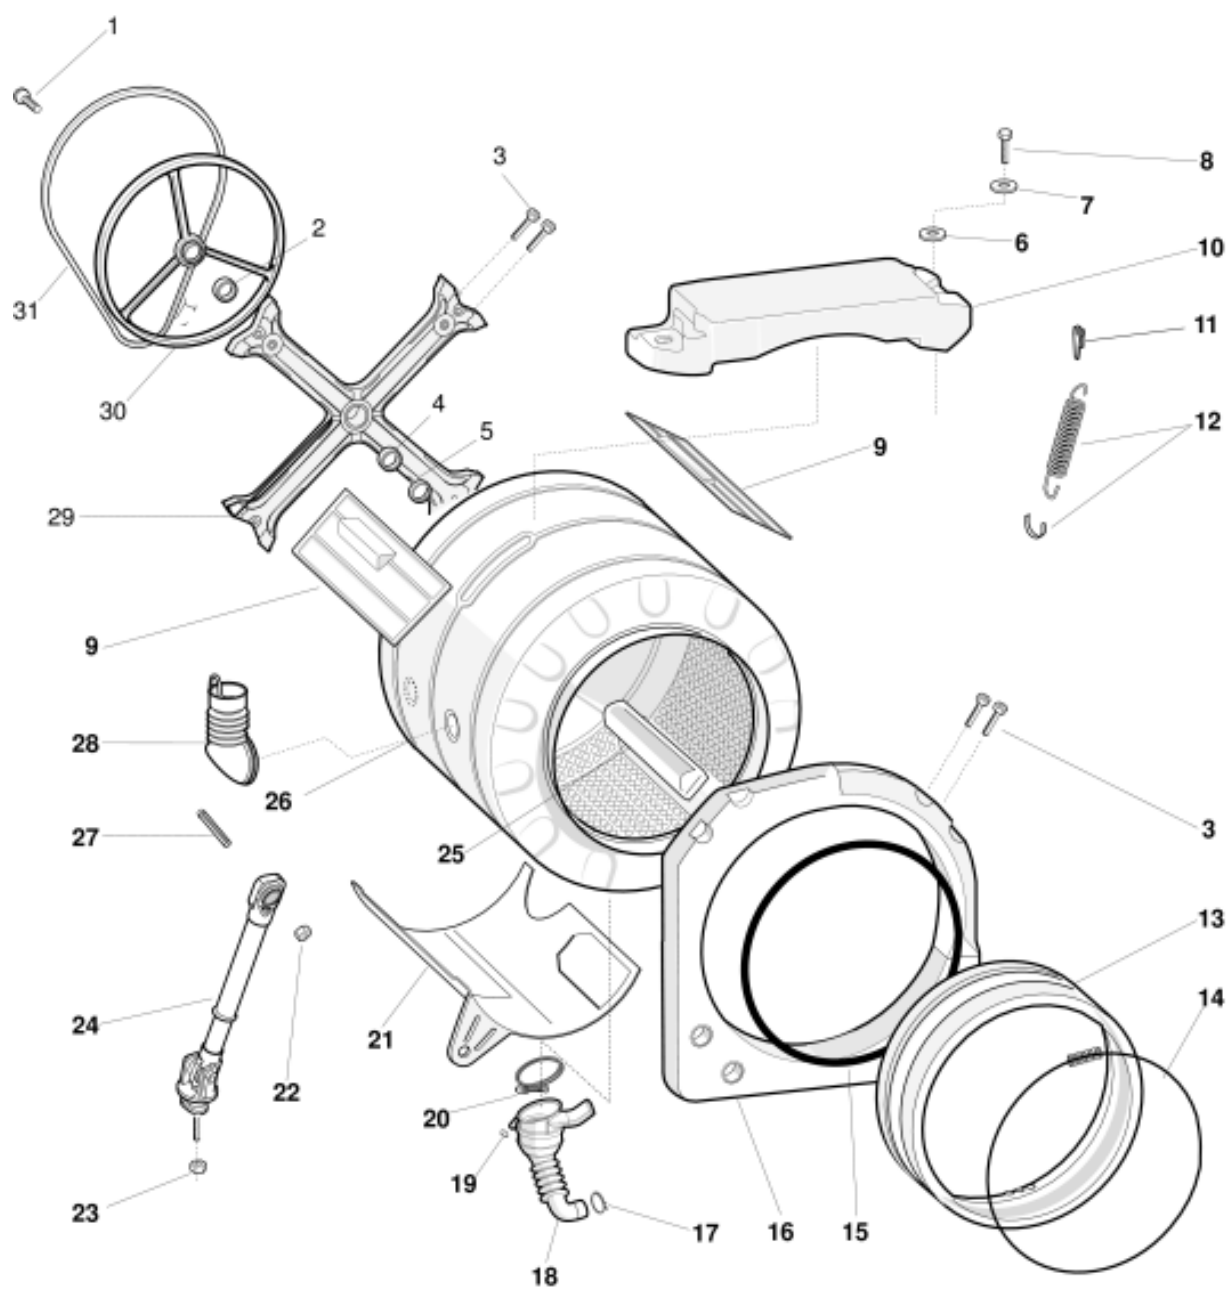

1140230C

Exploded views

Matr.21125.0002

1140230C

1140230C

Spare parts list

Ref.	Code	From	To S/N	Substitute	Description	Notice	Industrial
001	C00143260				drum pulley bolt m8x23 torx tefl		
002	C00013563				bearing 25 x52 x 15 6205-2z		
003	C00064785				bolt m8x22 tb6lt		
004	C00002591				bearing 20x47x14		
005	C00096186				standard oil seal cv4 30 x 52/65 x	n1040300 n1040326	
008	C00088408				bolt + washer		
009	C00064517				tank cradle channel-top left right		
010	C00064548				upper counterweight 11 kg		
011	C00141682				anchorage pad - suspension		
012	C00064502				suspension spring - tank		
013	C00143931				door bellows seal d=30-30 cm ul		
014	C00092156				door seal retainer front		
015	C00092155				door seal retainer rear		
016	C00092178				front counterweight		
018	C00092174				hose tank to filter oko		
020	C00091148			1 x C00094908	clamp d=79 mm		
021	C00093848				cradle outer- set		
023	C00065152				nut romob m6x22x1,5		
024	C00110161				shock absorber 80 n 10,2 mm		
025	C00064789				wash paddles (extractable) 46 l		
026	C00094279			1 x C00094275 1 x C00094278	outer tank & inner drum assy evo	n1040300	
027	C00110163				shock absorber elastic pin		
028	C00092161				hose dispenser to tank		
029	C00096077				bearing spider assembly	n1040300	
030	C00074211				drum pulley d=210 mm h=20 mm		
031	C00118629				belt l=1046 - 1051 mm h8		
099	C00001109				loctite 270 10 gr.		
099	C00033026				ambljgon grease ta 100 gr.		