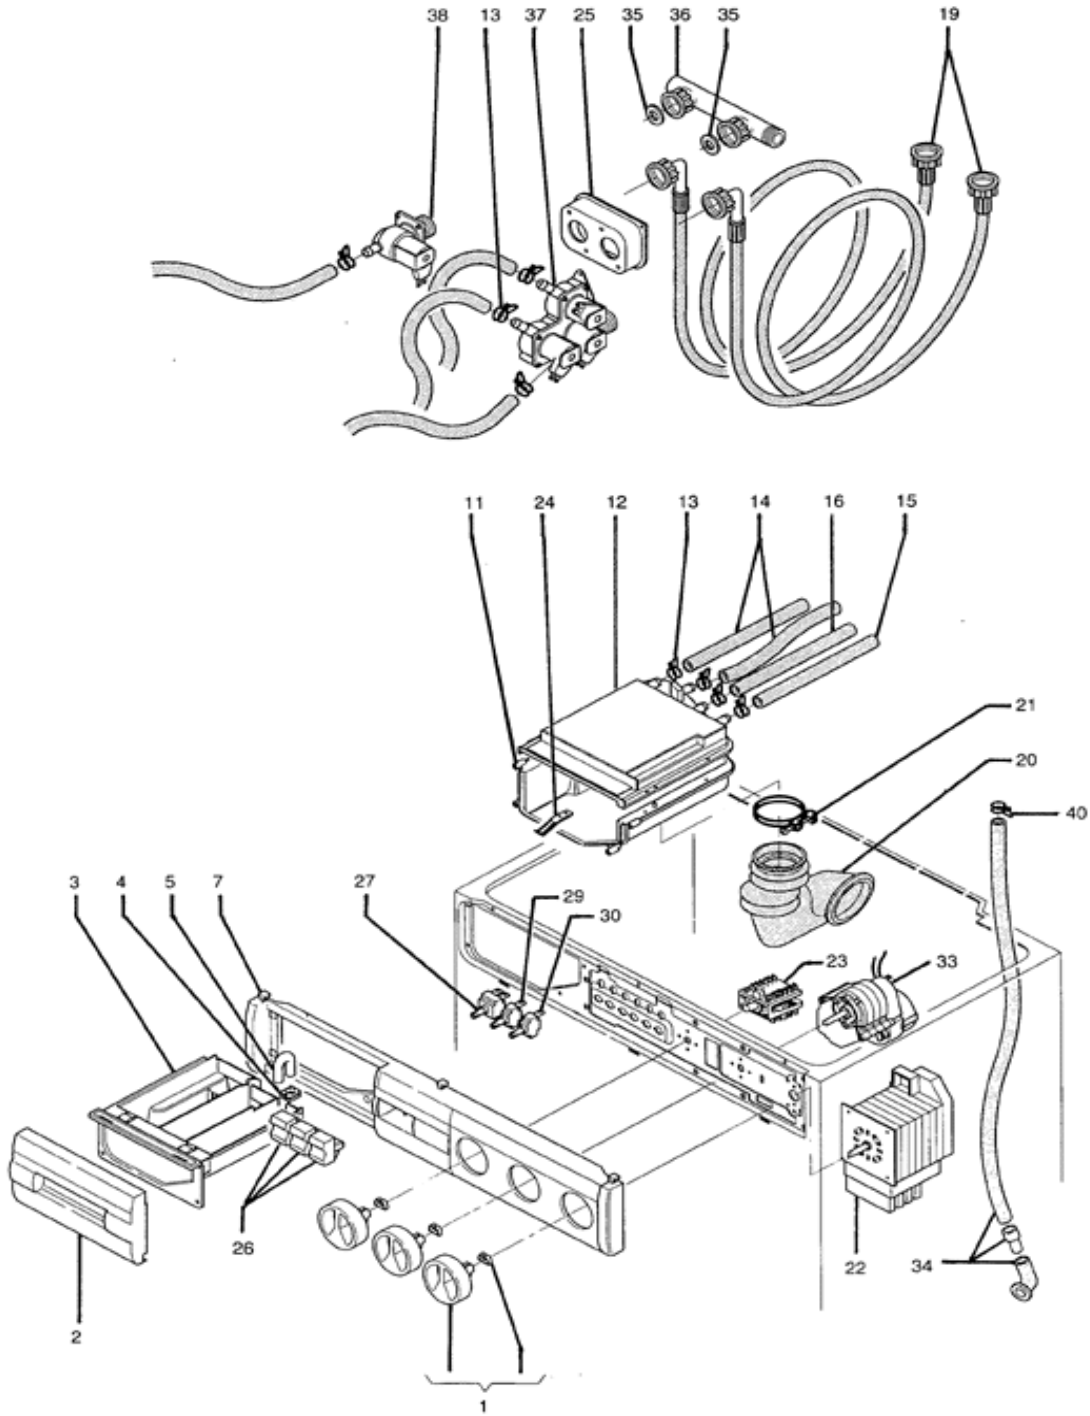

Splendide "Comb-o-matic" 2000

Models: WDC1024M, SWD1054M - (Top Cover / Controls)

Splendide "Comb-o-matic" 2000

Models: WDC1024M, SWD1054M - (Top Cover / Controls)

NLA = "No Longer Available"

	PART NO.		DESCRIPTION	Serial No.
1	119803553		Knob	ALL
2	14801929500		Soap Dispenser Front Panel	ALL
3	112400492	NLA	Soap Dispenser Drawer	ALL
4	112400460		Plate	ALL
5	112400461		Siphon	ALL
7	119803938		Control Panel	ALL
11	112400503		Soap Dispenser Housing	Before 0013
11A	112400494	NLA	Soap Dispenser Housing	0013 & Later
12	112400495		Water Outlet Dispenser	ALL
13	113200495	NLA	Clamp	ALL
14	114300754	NLA	Hose	ALL
15	087919A	Heat	Hose	Before 0013
	114388	Heat	WD2000S	
15A	114300771	NLA	Hose	0013 & Later
16	114300754	NLA	Hose	ALL
19	112930		Inlet Hose	ALL
20	114300740	NLA	Hose	ALL
21	113200190	NLA	Clamp	ALL
22	116103032B		Timer	ALL
23	116102961		Program Selector	ALL
24	113800407	NLA	Spring	ALL
25	112903401	NLA	Support	ALL
26	112903444		Push Button	ALL
27	116102684		On/Off Switch	ALL
29	116102965		Unipolar Switch	ALL
30	116102685		Unipolar Switch	ALL
33	116102964		Dryer Timer	ALL
34	114300761	NLA	Hose	ALL
35	005572		Gasket	ALL
36	112903366		Double Pipe Fitting	ALL
37	116102995		Cold Valve	ALL
38	116102999		Hot Valve	ALL
40	113200495	NLA	Clamp	ALL