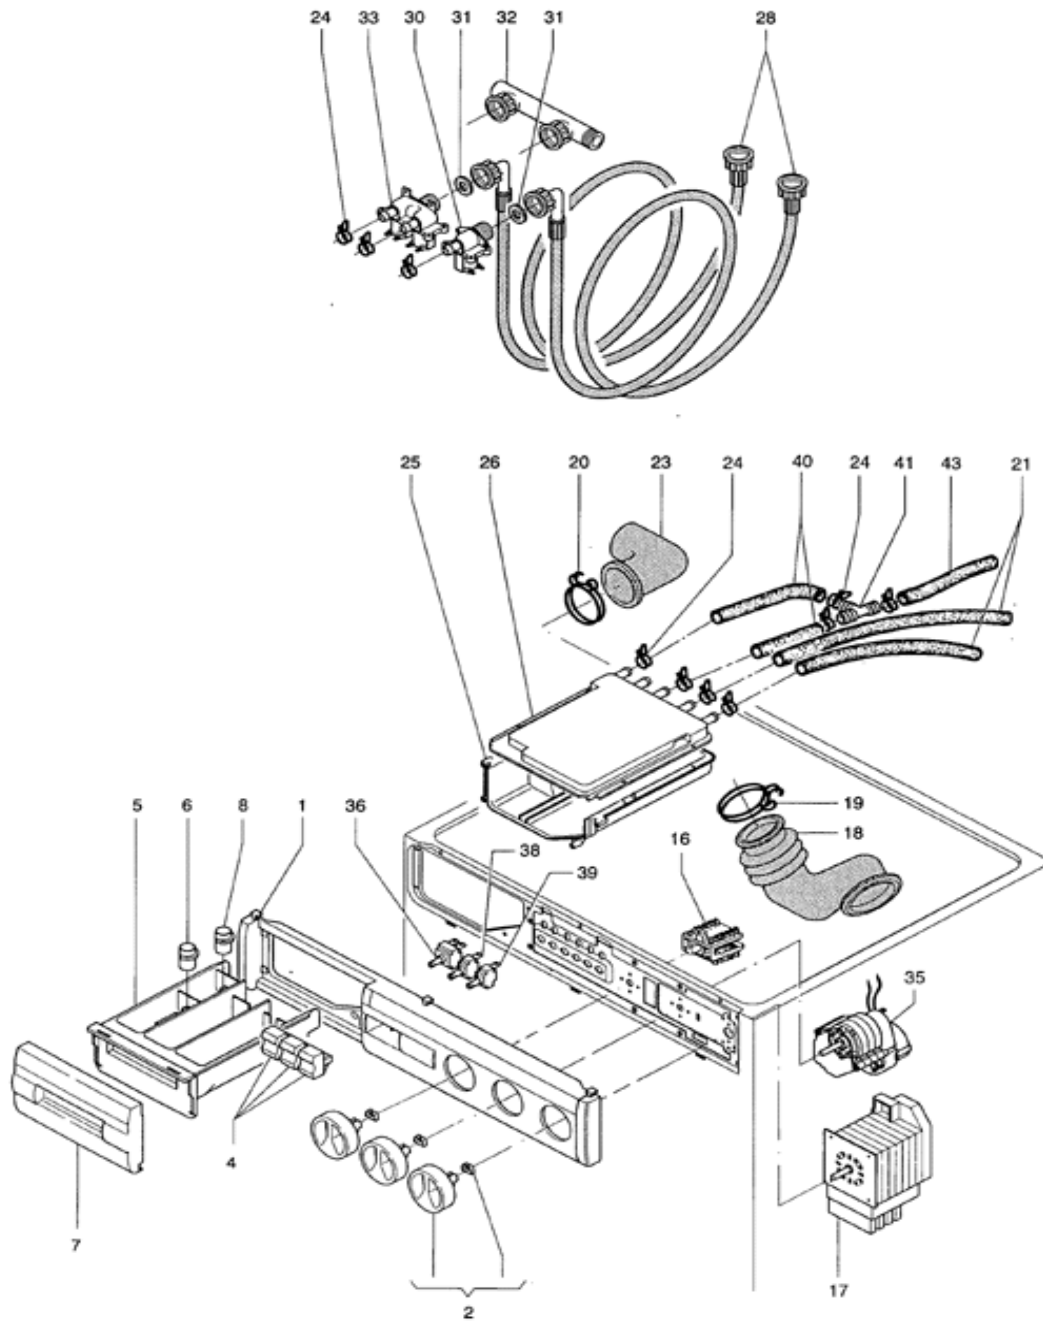

Splendide 2000

Model: WD802M - (Top Cover/Controls)

Splendide 2000

Model: WD802M - (Top Cover)

	PART NO.	DESCRIPTION	Serial No.
1	119803935	Control Panel	ALL
2	119803553	Knob	ALL
4	112903444	Push Button	M Models
5	112400418	Soap Dispenser Drawer	ALL
6	112400430	Container for Additives Compartment	ALL
7	14801929400	Soap Dispenser Front Panel	ALL
8	112400414	Container for Additives Compartment	ALL
16	116102961	Water Temp selector	ALL
17	116103023B	Timer	ALL
18	114300731	Hose	ALL
19	113200490	Clamp	ALL
20	113200491	Clamp	ALL
21	087919A	Heater Housing Upper & Lower (406 - 601)	ALL
	114388	Heater Housing Upper & Lower (602+)	WD2000S
23	114300646	Hose	ALL
24	113200495	Clamp	ALL
25	112400499	Soap Dispenser Housing	ALL
26	112400497	Water Outlet Dispenser	ALL
28	112930	Inlet Hose	ALL
30	116102549	Hot Valve	ALL
31	005572	Gasket	ALL
32	112901946	Double Pipe Fitting	ALL
33	116102541	Cold Valve	ALL
35	116102964	Dryer Timer	ALL
36	116102684	ON/Off Switch	ALL
38	116102965	Unipolar Switch	ALL
39	116102685	Unipolar Switch	ALL
40	114300718	Hose	Before 0003
40A	11430753	Hose	00003 & later
41	112901982	"T" Connector	ALL
43	114300683	Hose	ALL