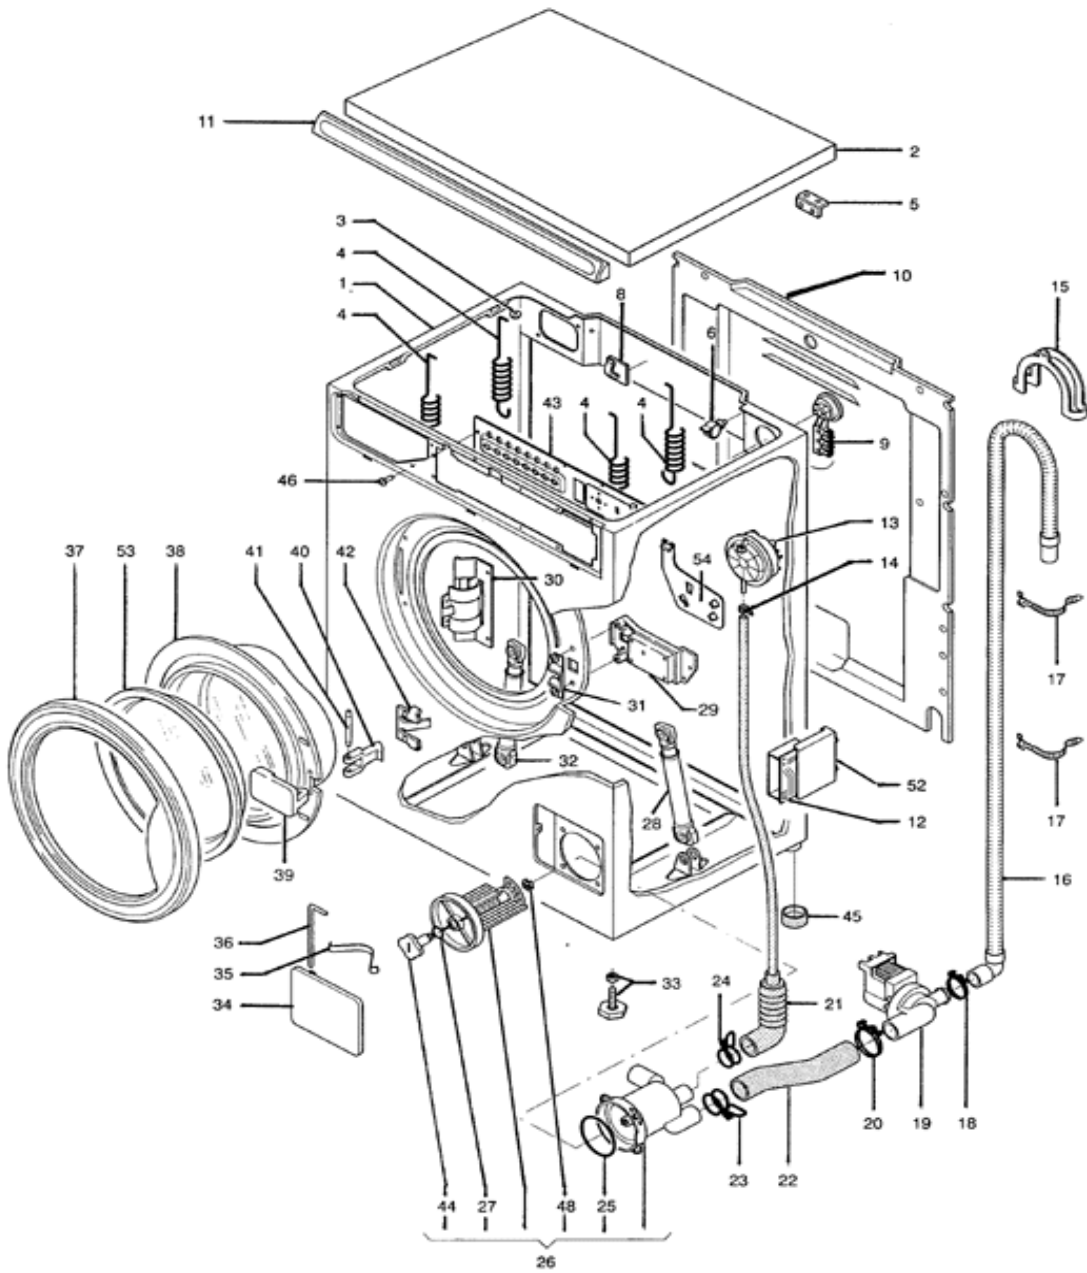

Splendide "Comb-o-matic" 2000

Models: WDC1024M, SWD1054M - (Cabinet)

Splendide "Comb-o-matic" 2000

Models: WDC1024M, SWD1054M - (Cabinet)

NLA = "No Longer Available"

	PART NO.		DESCRIPTION	Serial No.
1	119100650		Cabinet (Round Porthole)	ALL
2	111100926		Top Panel	ALL
3	112903547	NLA	Stop Plug	ALL
3A	112902017	NLA	Stop Plug	ALL
4	113800472		Spring Tub Suspension	Before 0013
4A	113800484		Spring Tub Suspension	0013 & later
5	111700593	NLA	Block Fix Top	ALL
6	112903121	NLA	Wiring Support	ALL
8	112901939	NLA	Adjesive Hook	ALL
9	116990427	NLA	Junction Block	ALL
10	111100877		Back Panel	ALL
11	087919A	Heat	Top Decorative Element	ALL
	114388	Heat	WD2000S	
12	116103031G		Electronic Module Assembly	ALL
13	116102798		Pressure Switch	Before 9719
13A	116103075		Pressure Switch	9719 & later
14	113200152	NLA	Clamp	ALL
15	112902490		Support	ALL
16	114300744		Outle Hose Elbow	ALL
17	112903262	NLA	Support	ALL
18	113200240	NLA	Clamp	ALL
19	116590746G		Pump	ALL
20	113200087		Clamp	ALL
21	119803162	NLA	Hose To Pressure Switch	Before 9719
21A	154300019	NLA	Hose To Pressure Switch	9719 to 0012
21B	112700001	NLA	Hose To Pressure Switch	0013 & later
22	114300741	NLA	Hose Filter to Pump	Before 9841
22A	114300780	NLA	Hose Filter to Pump	9841 & later
23	113200491	NLA	Clamp	ALL
24	113200354	NLA	Clamp	Before 0013
24A	113200113	NLA	Clamp	0013 & later
25	114200608		Filter Gasket	Before 9841
25A	114200675		Filter Gasket	9841 & later
26	112990079		Filter Assembly	before 9719
26A	112990079A		Filter Assembly	9719 to 9840
26B	112990086		Filter Assembly	9841 & later
27	114200609		Filter Gasket	ALL
28	113800478		Shock Absorger (long)	Before 0013
28A	113800483		Shock Absorger (long)	0013 & later
29	116102761		Electric Door Switch	ALL
30	113190159		Hinge Assembly	ALL
31	182990046		Hook Stop Plate	ALL
32	113800477		Shock Absorber (Short)	Before 0013
32A	113800483		Shock Absorber (Short)	0013 & later
33	119803003		Leveling Screw	ALL
34	111100676		Filter Door	ALL