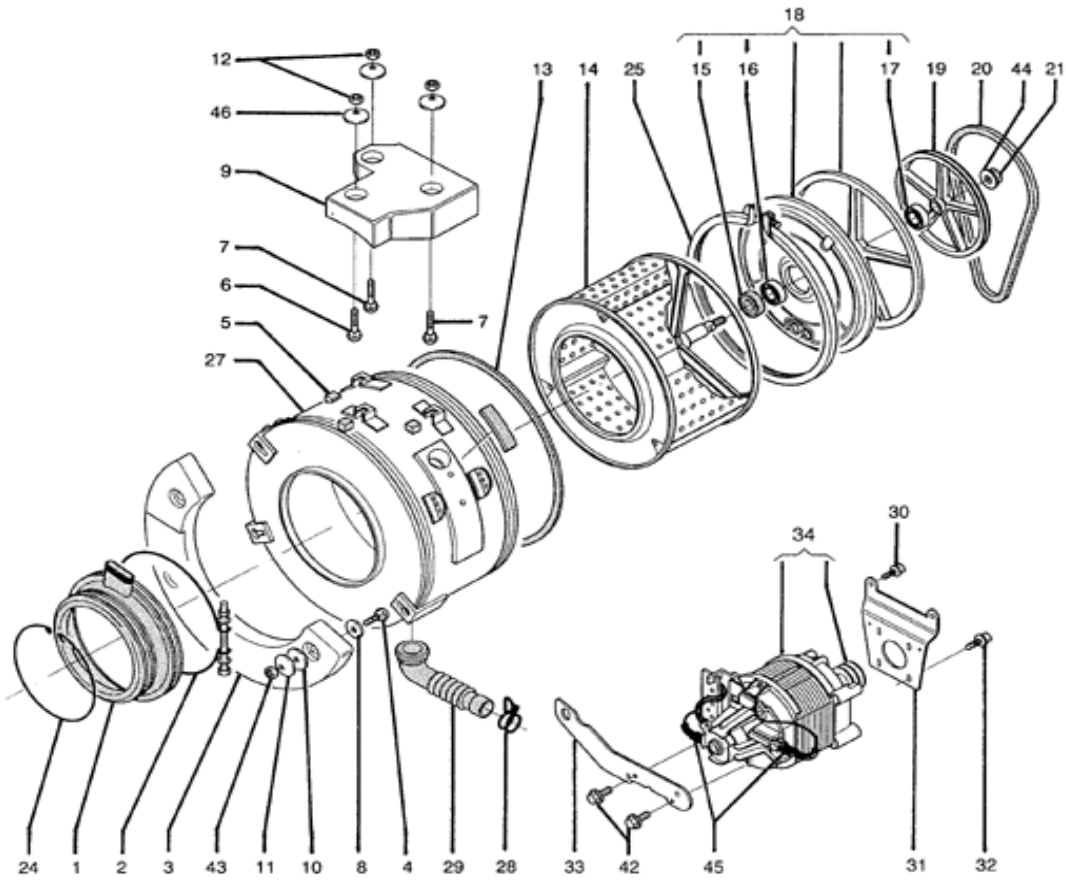

Splendide "Comb-o-matic" 2000

Models: WDC1024M, SWD1054M - (Oscillating)

Splendide "Comb-o-matic" 2000

Models: WDC1024M, SWD1054M - (Oscillating)

NLA = "No Longer Available"

	PART NO.		DESCRIPTION	Serial No.
1	114200670		Porthole Diaphragm	ALL
2	090145		Clamp	ALL
3	114900268	NLA	Front Counter Weight	ALL
4	991173010	NLA	Screw	Before 0013
4A	991173009	NLA	Screw	0013 & Later
5	114900218	NLA	Rubber Block	ALL
6	991173005	NLA	Screw	ALL
7	991173008	NLA	Screw	ALL
8	993279721	NLA	Washer	ALL
9	114900275	NLA	Upper Counterweight	ALL
10	993100001	NLA	Flat Washer	ALL
11	087919A	Heate	Spring	ALL
	114388	Heate	WD2000S	
12	99240024	NLA	Nut	ALL
13	036066		Gasket	ALL
14	119200839	NLA	Cylinder Assembly	Before 0013
14A	119200901		Cylinder Assembly	0013 & Later
15	114200638		Seal	Before 0013
15A	114200686		Seal	0013 & Later
16	013563		Ball Bearing	ALL
17	002591		Ball Bearing	ALL
18	119200844	NLA	Cylinder Cross Bearing Assembly	ALL
18A	119200903		Cylinder Cross Bearing Assembly	ALL
19	113300551		Pulley Assembly	ALL
20	114900257		Drive Belt	Before 9840
20A	114900291		Drive Belt	9840 & Later
21	992400243	NLA	Nut	Before 0013
21A	912000001	NLA	Nut	0013 & Later
24	113200497		Clamp for Porthole Diaphragm	ALL
25	111600694		Back Tube Ring Assembly	ALL
27	119200840	NLA	Tub Assembly	before 9719
27A	119200856	NLA	Tub Assembly	9719 to 0012
27B	119200889		Tub Assembly	0013 & Later
28	113200366	NLA	Clamp	ALL
29	114300707	NLA	Hose Tub to Filer	Before 9719
29A	114300770		Hose Tub to Filer	9719 & Later
30	995700012	NLA	Screw	ALL
31	113900499		Motor Support	ALL
32	995700012	NLA	Screw	ALL
33	111901186		Support	Before 0013
33A	111901207		Support	0013 & Later
34	116190223		Motor Assembly	Before 9805
34A	116190223		Motor Assembly	9805 & Later
42	995700012	NLA	Screw	ALL
43	992401238	NLA	Nut	ALL
44	940018501	NLA	Washer	ALL