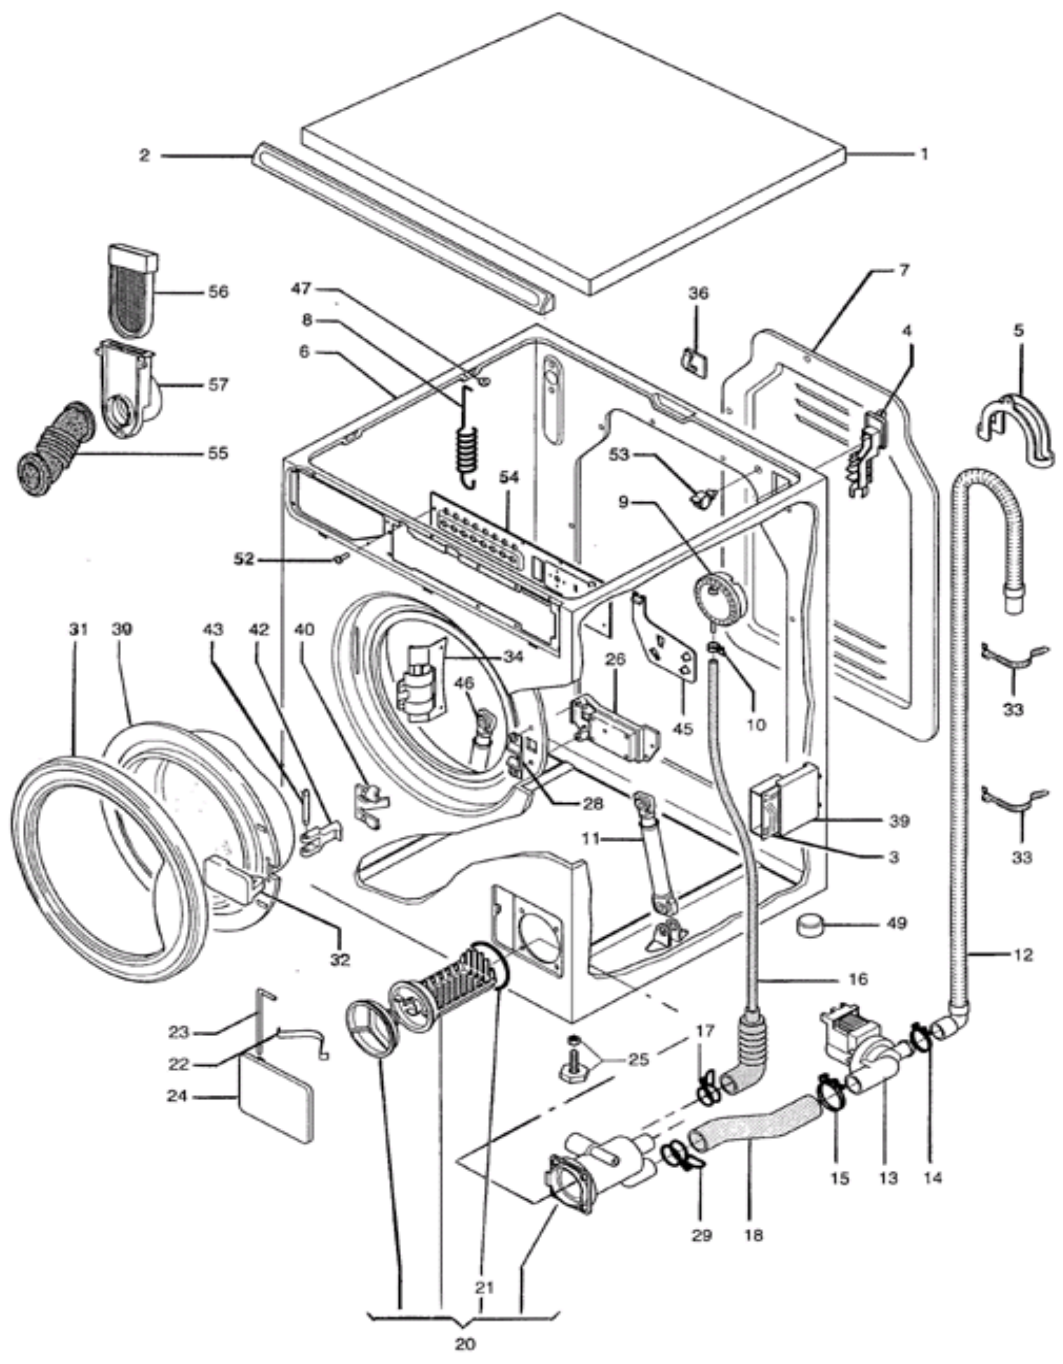

Splendide 2000

Model: WD802M - (Cabinet)

Splendide 2000

Model: WD802M - (Cabinet)

	PART NO.	DESCRIPTION	Serial No.
1	111100830	Top Panel	ALL
2	112903512	Top Decorative Element	ALL
3	116103031G	Electornic Moduel Assembly	ALL
4	116990422	Junction Block (single -phase)	ALL
5	112902490	Support	ALL
6			ALL
7	111100884	Back Panel	ALL
8	113800472	Spring Tub Suspension	Before 0003
8A	113800484	Spring Tub Suspension	0003 & Later
9	116102798	Pressure Switch	BEFORE 9719
9A	116103075	Pressure Switch	9719 & Later
10	113200152	Clamp	ALL
11	087919A	Heater Housing Upper & Lower (406 - 601)	Before 0003
	114388	Heater Housing Upper & Lower (602+)	WD2000S
11A	113800483	Shock Absorber - Long	0003 & later
12	114300725	Outlet Hose Elbow	ALL
13	116590746tg	Pump	ALL
14	113200240	Clamp	ALL
15	113200087	Clamp	ALL
16	119803162	Hose To Pressure Switch	Before 9719
16A	051552	Hose to Pressure Switch 1	ALL
16B	051552	Hose To Pressure Switch Hose	ALL
17	113200354	Clamp Not Available	Before 9719
17A	113200113	Clamp Not Available	9719 & later
18	114300737	Hose Filter to Pump	Before 9841
18A	114300781	Hose Filter to Pump	9841 & Later
20	112990007	Filter Assembly	Before 9719
20A	112990007A	Filter Assembly	9719 to 9840
20B	112990083	Filter Assembly	9841 & Later
21	114200666	Filter Gasket	Before 9841
21A	114200675	Filter Gasket	9841 & later
22	113800431	Spring Tub Suspension	ALL
23	113900489	Pin	ALL
24	111100676	Filter Door	ALL
25	119803003	Leveling Screw	ALL
26	116102761	Electirc Door Switch	ALL
28	182990046	Hood Stop Plate	ALL
29	113200491	Clamp	ALL
30	117000099	Door Flange	ALL
30A	117000099	Door Flange	ALL
31	112100592	Door Ring	ALL
32	112300230	Door Handle	ALL
33	112903262	Support	ALL
34	113190122	Hinge Assembly (round porthole)	ALL
36	112901939	Adjesive Hook	ALL
39	112400459	Module Housing	ALL
40	113800459	Spring	ALL