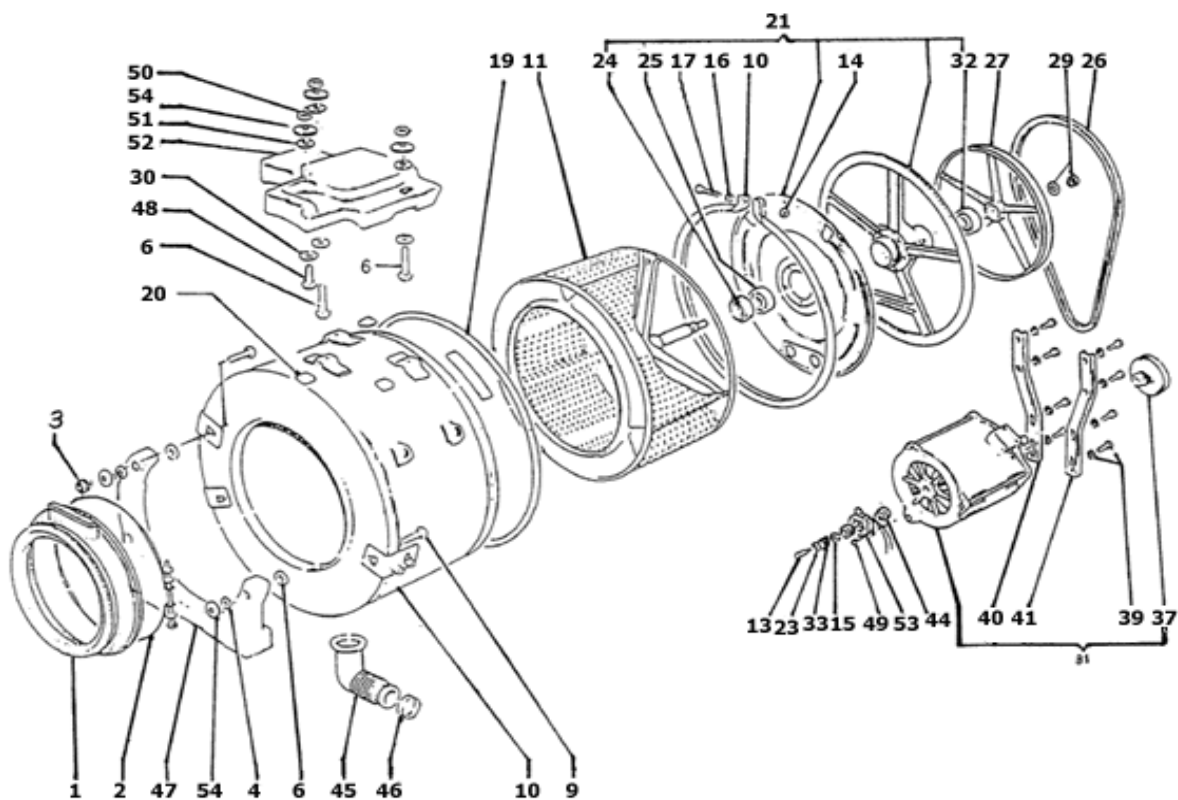

Splendide 2000

Models: WD802(X), WD804, NBR5000 - (Oscillating)

Splendide 2000

Models: WD802(X), WD804, NBR5000 - (Oscillating)

NLA = "No Longer Available"

	PART NO.		DESCRIPTION	Serial No.
1	114200661		Bellows, Porthole Diaphragm (seal)	ALL
2	113200012		Porthole diaphragm ringe (tub seal)	ALL
4	993041138	NLA	Washer, Front Counterweight 8.4x36x1.6	ALL
5	993279721	NLA	Washer, Front Counterweight 10.5x30x2	ALL
6	991173006	NLA	Screw, Top Counterweight, M8x55	ALL
9	991173007	NLA	Screw, Top Counterweight, M8x50	ALL
10	119200763	NLA	Tub Assembly	ALL
11	119200758	NLA	Cylinder Assembly	ALL
13	917115231	NLA	Screw, Tachometer	ALL
14	920133132	NLA	Nut, Tub ring, m6x10	ALL
15	112902092	NLA	Washer, Tachometer	ALL
16	087919A	Heater	Washer, Tub Ring 6.4x12.5x1.6	ALL
	114388	Heater	WD2000S	
17	99570021	NLA	Screw, Tub Ring M6x70	ALL
18	111600490	NLA	Rub ring Assembly, Back	ALL
19	036066		Gasket Ring, Tub Assembly	ALL
20	114900218	NLA	Black, Rubber, Top Counterweight	ALL
21	119200773	NLA	Cross Bearing Assembly	ALL
22	930036328	NLA	Washer, Tachometer	ALL
24	114200638	NLA	Seal, Cross Bearing Assembly	ALL
25	117600244	NLA	Ball Bearing, Cross Bearing Assembly, 20	ALL
26	114900133		Belt, Drive-3l-530	ALL
27	113300506	NLA	Pulley Assembly	ALL
29	992600002	NLA	Flange Nut, Pulley Assembly	ALL
31	116190222	NLA	Motor Assembly, w/ pulley	ALL
32	117600243		Ball Bearing, Cross Bearing Assembly 25	ALL
33	993001837	NLA	Washer, Tachometer	ALL
35	993279721	NLA	Washer, Motor 10.5x30x2	ALL
37	113300537	NLA	Pulley Motor	ALL
39	995700012		Screw, Motor -M8x18	ALL
40	113900497		Support, Motor, Right	ALL
41	113900498		Support, Motor, Left	ALL
44	1129023691	NLA	Washer, Tachometer	ALL
45	114300707		Hose, Tub to Washer Filter	ALL
46	113200366		Clamp, Hose, Wash Filter to Tub, 43	ALL
47	114900262	NLA	Counterweight, Front	ALL
48	991173007	NLA	Screw, Top Counterweight, M8x50	ALL
49	916700001	NLA	Screw, Tachometer Attachment	ALL
50	992400240	NLA	Nut, Top Counterweight, 8x10.6	ALL
51	993041138	NLA	Washer, top Counterweight 8.4x36.1.5	ALL
52	114900244	NLA	Counterweight, Top	ALL
53	116102561		Generator, Tachometer	ALL
54	113800458		Spring, Conic	ALL