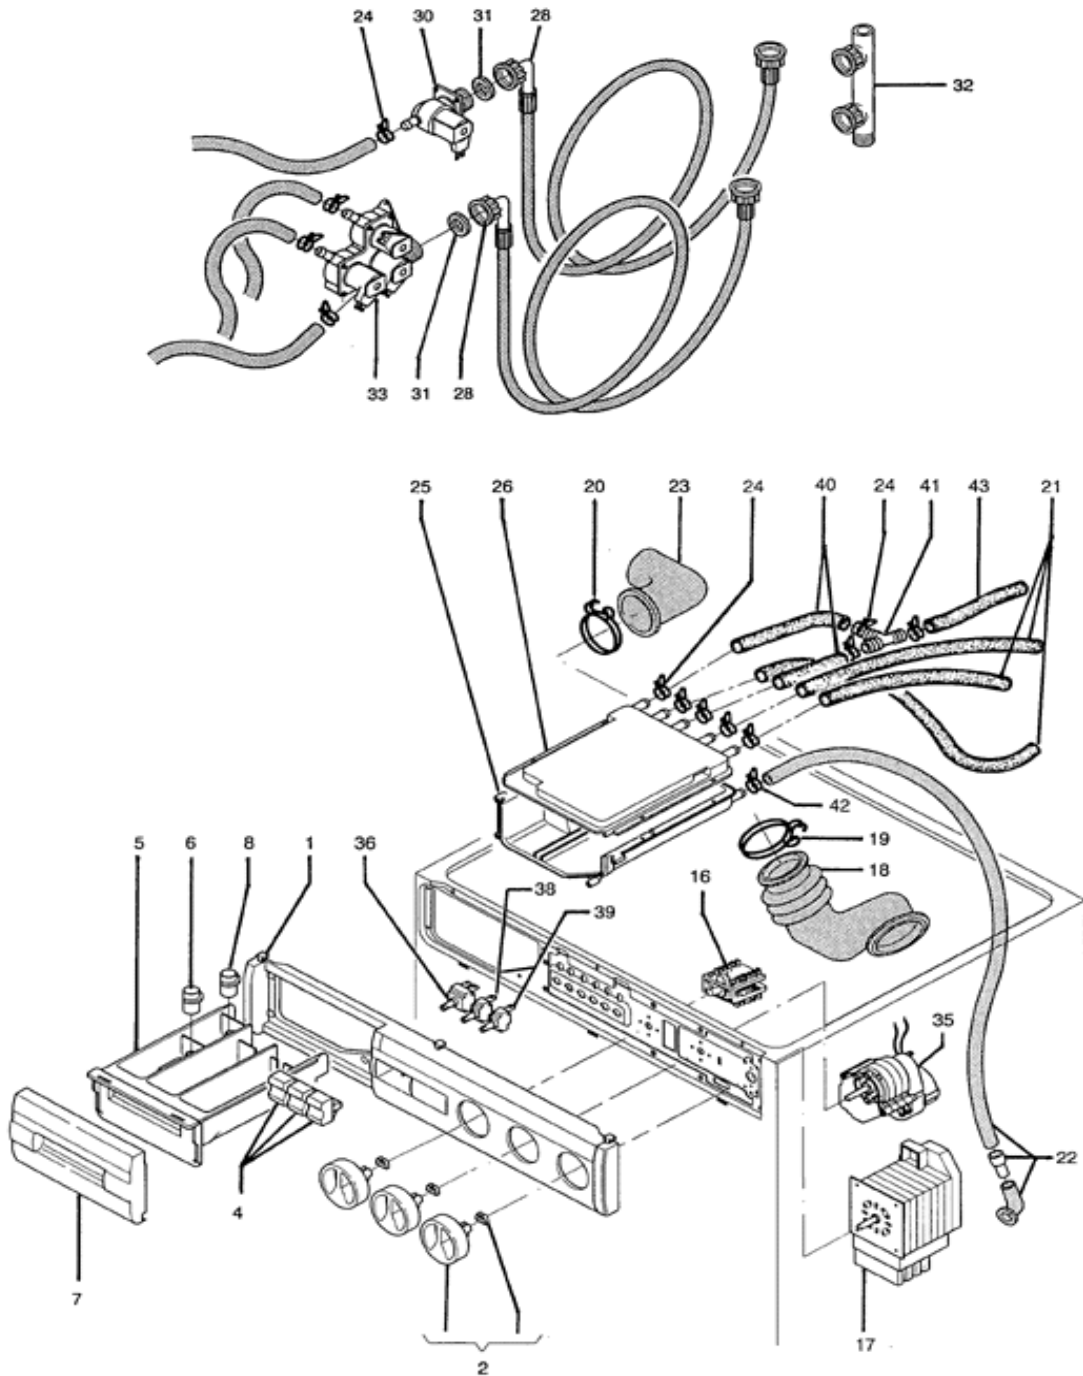

Splendide "Comb-o-matic" 6000, 6100

Models: WDC1025MCEE, WDC1025M, WDC1025, LWD1054M - (Top Cover / Controls)

Splendide "Comb-o-matic" 6000, 6100

Models: WDC1025MCEE, WDC1025M, WDC1025, LWD1054M - (Top Cover / Controls)

NLA = "No Longer Available"

	PART NO.		DESCRIPTION	Serial No.
1	119803938		Control Panel	Before 9943
1A	119804221		Control Panel	9943 & Later
2	119803553		Knob	ALL
4	112903444		Push Button	ALL
5	112400418		Soap Dispenser Drawer	ALL
6	112400430		Container for Additives Compartment	ALL
7	112605485		Soap Dispenser Front Panel	Before 9943
7A	14801929300		Soap Dispenser Front Panel	9943 & Later, all
8	112400414		Container for Additives Compartment	ALL
16	116102961		Program Selector	Before 9943
16A	116103107		Program Selector	9943 & Later
17	087919A	Heat	Timer	ALL
	114388	Heat	WD2000S	
18	114300731		Hose	ALL
19	113200490	NLA	Clamp	ALL
20	113200491	NLA	Clamp	ALL
21	114300700	NLA	Hose	ALL
22	11400761	NLA	Hose	ALL
23	114300646	NLA	Hose	ALL
24	113200495	NLA	Clamp	ALL
25	112400501		Soap Dispenser Housing	ALL
26	112400497		Water Outlet Dispenser	ALL
28	112930		Inlet Hose	ALL
30	116102549		Hot Valve	ALL
30A	116103135		Hot Valve	FOR C6100
31	114200090	NLA	Gasket	ALL
32	112901946	NLA	Double Pipe Fitting	ALL
33	116102739		Cold Valve	ALL
35	116102964		Dryer Timer	ALL
36	116102684		Switch On/Off	ALL
36A	116102685		Switch Water	ALL
38	116102965		Switch Spin	ALL
39	116102685		Switch Heater	ALL
40	114300718		Hose	ALL
41	112901982	NLA	T Connector	ALL
42	113200495	NLA	Clamp	ALL
43	114300683		Hose	ALL