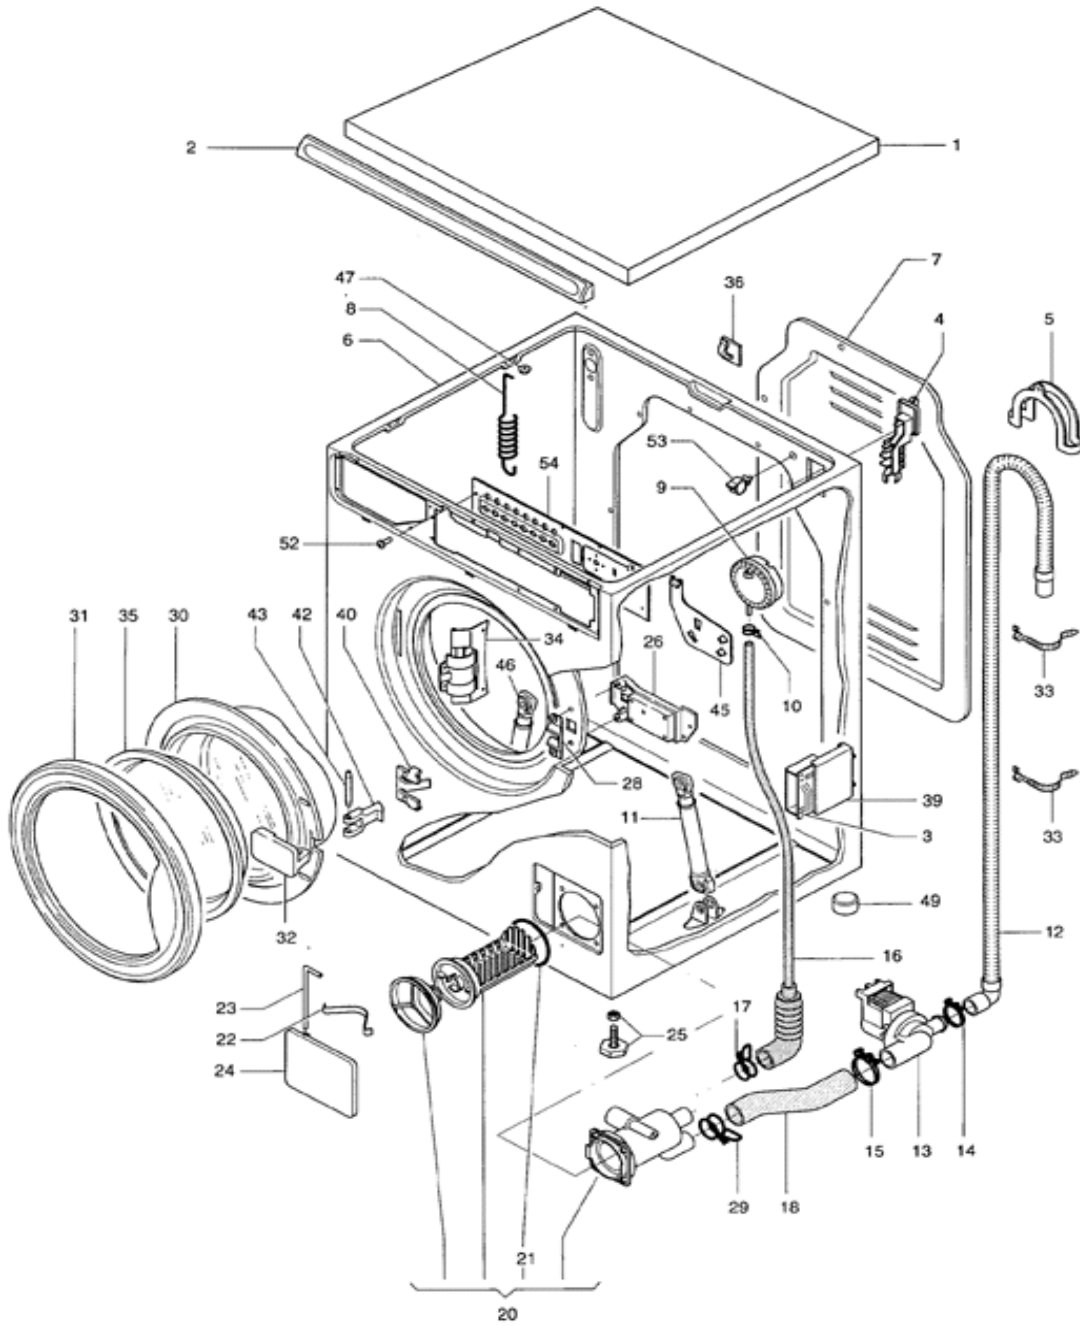

Splendide "Comb-o-matic" 6000, 6100

Models: WDC1025MCEE, WDC1025M, WDC1025, LWD1054M - (Cabinet)

Splendide "Comb-o-matic" 6000, 6100

Models: WDC1025MCEE, WDC1025M, WDC1025, LWD1054M - (Cabinet)

NLA = "No Longer Available"

	PART NO.		DESCRIPTION	Serial No.
1	111100830		Top Panel	
2	112903512		Top Decorative Element	
3	116103031G		Electronic Module Assembly	
4	116990422		Junction Block (Single-Phase)	
5	112902490		Support	
6	119100642	NLA	Cabinet (Round Porthole)	
7	111100884		Back Panel	
8	113800472		Spring Tub Suspension	
9	116102798		Pressure Switch	Before 9719
9a	116103075		Pressure Switch	9719 to 9942
9B	116103134		Pressure Switch	9943 & Later
10	087919A	Heat er Hou sing Upp er & Low er (406 - 601)	Clamp	
	114388	Heat er Hou sing Upp er & Low er (602 +)	WD2000S	
11	113800478		Shock Absorber (long)	Before 0020
11A	113800483		Shock Absorber (long)	0020 & Later
12	114300725		Outlet Hose Elbow	
13	116590746TG		Pump	
14	113200240	NLA	Clamp	
15	113200087	NLA	Clamp	
16	119803162		Hose To Pressure Switch	Before 9719
16A	051552		Hose To Pressure Switch	9719 & Later
17	113200354	NLA	Clamp	Before 9719
17A	113200113	NLA	Clamp	9719 & Later
18	114300737		Hose Filter To Pump	Before 9841
18A	114300781		Hose Filter To Pump	9841 & Later
20	112990007		Filter Assembly	Before 9719
20A	112990007A		Filter Assembly	9719 to 9840