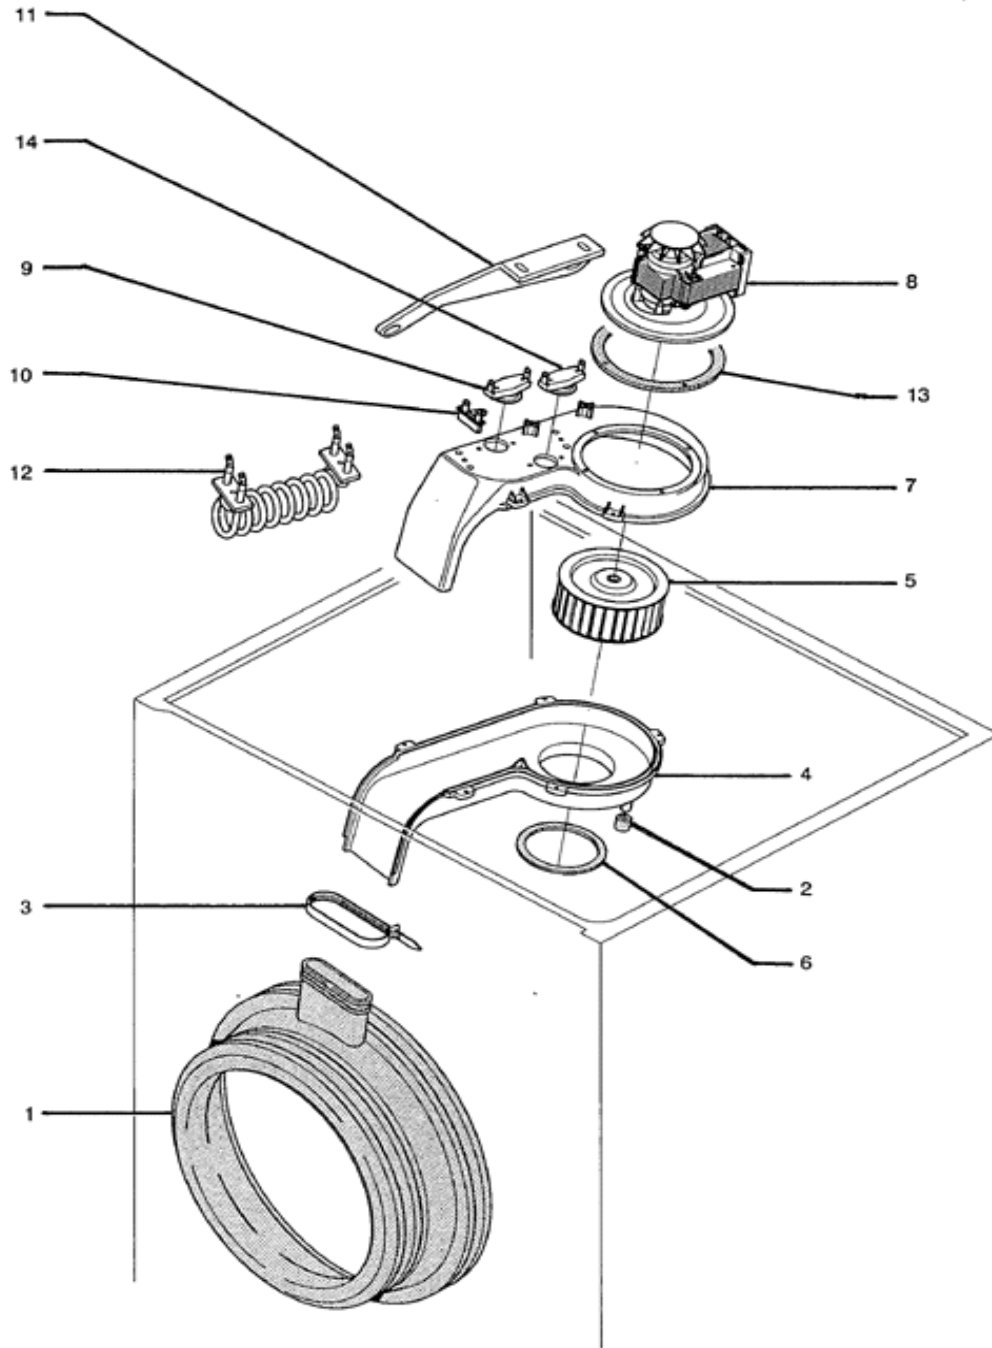

Splendide "Comb-o-matic" 2000

Models: WDC1024M, SWD1054M - (Ventilation)

Splendide "Comb-o-matic" 2000

Models: WDC1024M, SWD1054M - (Ventilation)

NLA = "No Longer Available"

	PART NO.	DESCRIPTION	Serial No.
1	114200670	Porthole Peaphragm	ALL
2	041617	Gasket	ALL
3	970196911	Clamp	ALL
4	113300554	Heater Housing	ALL
5	036080	Impeller Assembly	ALL
6	041619	Gasket	ALL
7	113300553	Cover	ALL
8	090215	Fan Motor	ALL
9	116102693	Thermostat	ALL
10	186240099	Safety Fuse 141 C	ALL
11	111901110	Support	Before 0013
11A	087919A	Heater Housing Upper & Lower (406 -	0013 & Later
	114388	Heater Housing Upper & Lower (602+	WD2000S
12	119503931	Heater	Before 9835
12A	119504521	Heater	9835 & Later
13	041625	Gasket	ALL
14	186820052	Thermostat	ALL
<i>Not Shown</i>	100A	Air Duct Cleaning Kit (Splendide)	ALL