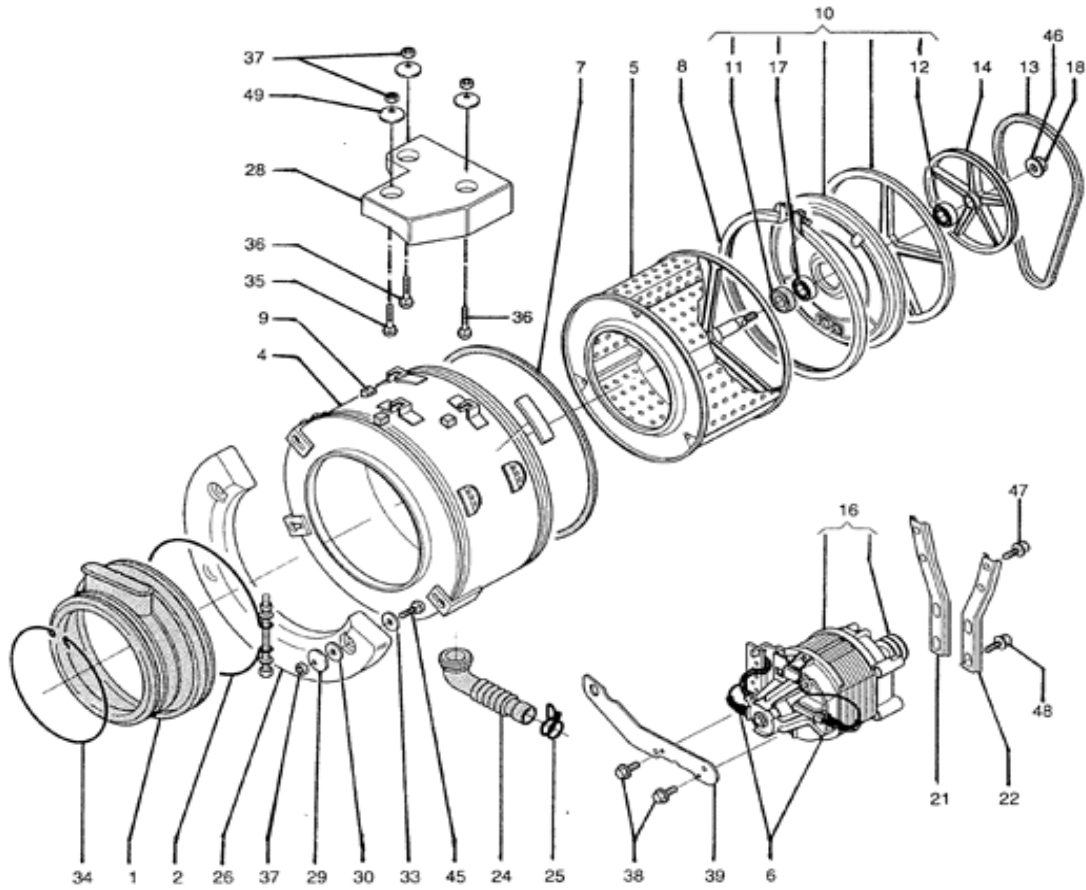

Splendide 2000

Model: WD802M - (Oscillating)

Splendide 2000

Model: WD802M - (Oscillating)

	PART NO.	DESCRIPTION	Serial No.
1	114200661	Porthole Diaphragm	C6 AND M-MODEL ALL
2	090145	Clamp	ALL
2A	97023001	Clamp Not Available	9719 & later
4	119200763	Clamp Not Available	Before 9720
4A	119200858	Tub Assembly Not Available	9720 to 0002
4B	119200888	Tub Assembly	0003 & later
5	119200837	Cylinder Assembly	Before 0003
5A	119200901	Cylinder Assembly	0003 & later
6	113390244	Corbon Brush	"M" Models All
7	036066	Gasket	ALL
8	111600694	Back Tub Ring Assembly Not Availabl	ALL
9	114900218	Rubber block	ALL
9A	087919A	Heater Housing Upper & Lower (406 -	0003 & later
	114388	Heater Housing Upper & Lower (602+	WD2000S
10	119200773	Cyulinder Cross Bearing Assy	Before 0003
10A	119200900	Cylinder Assembly	0003 & later
11	035999	Seal	ALL
11B	114200686	Seal	0003 & later
12	002591	Ball Bearing	ALL
13	114900257	Drive Belt "M" Models	Before 9840
13A	114900291	Drive Belt "M" Models	9840 & later
14	113300543	Pulley Assembly	Before 0003
14A	113300551	Pulley Assembly	0003 & later
16	116190213 & 1195	Motor Assembly	0003 & later
16A	116190223	Motor Assembly	Before 9805
17	013563	Ball Bearing	ALL
18	992400243	Nut	Before 0003
18A	912000001	Torx Screw	0003 & later
21	113900494	Right Motor Support	Before 0003
22	113900495	Left Motor Support	Before 0003
24	11430070	Hose Tub to Filter	Before 9719
24A	114300770	Hose Tub to Filter	9719 & later
25	113200366	Clamp (small)	ALL
26	114900262	Front Counterweight	Before 0003
26A	114900268	Front Counterweight	0003 & later
28	114900273	Uppper Counterweight	Before 0003
28A	114900275	Uppper Counterweight	0003 & later
29	113800458	Spring	ALL
30	99310001	Flat Washer	ALL
33	993279721	Washer	ALL
34	113200497	Clump for Porthole Diaphragm	ALL
35	991173005	Screw	ALL
36	991173008	Screw	ALL
37	992400240	Nut	Before 0003
37A	992401238	Nut	0003 & later
38	995700012	Screw	ALL
39	111901184	Support	Before 0003