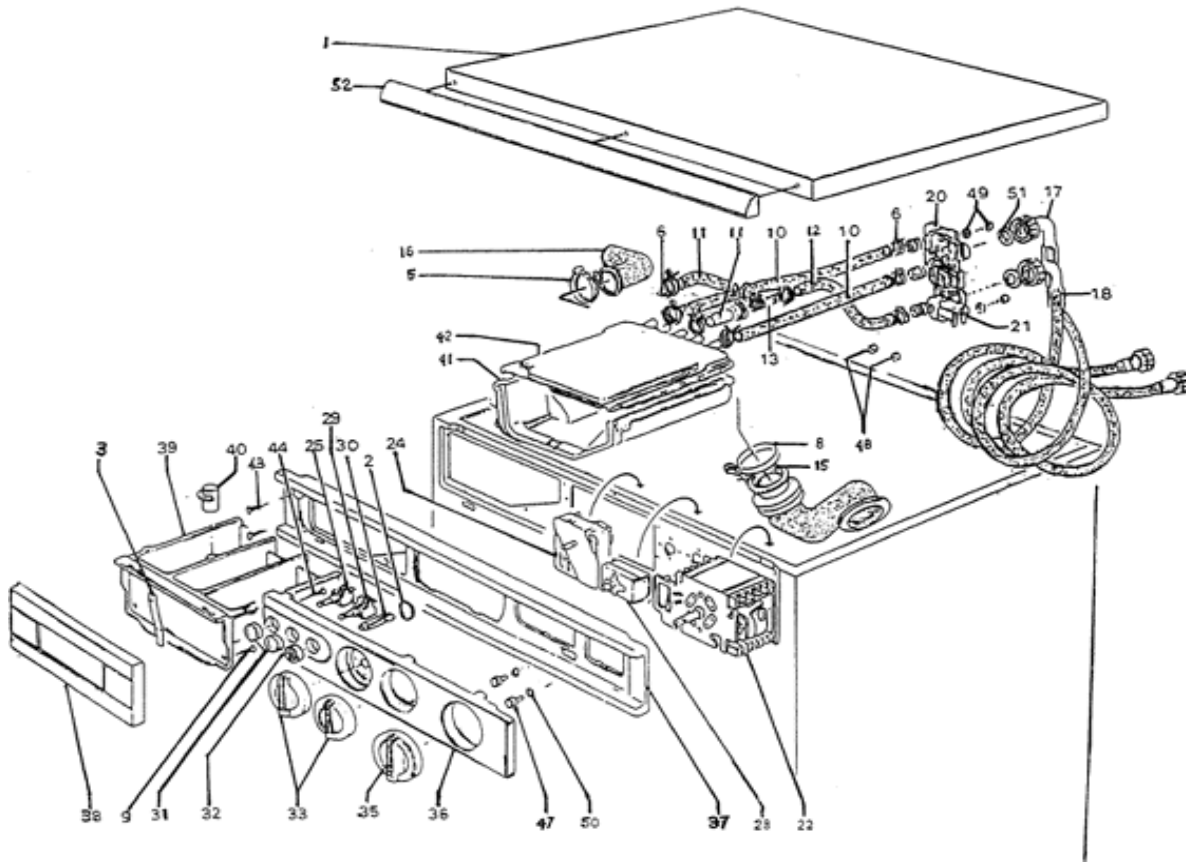

Splendide 2000

Models: WD802(X), WD804, NBR5000 - (Top Cover/Controls)

Splendide 2000

Models: WD802(X), WD804, NBR5000 - (Top Cover/Controls)

NLA = "No Longer Available"

	PART NO.		DESCRIPTION	Serial No.
1	111100830		Top Panel	ALL
2	112902428	NLA	Lamp, Insert	ALL
3	113800462		Spring, Dispenser Door	ALL
5	113200491	NLA	Clamp, Dispenser Vent Hose, 35	ALL
6	113200232	NLA	Clamp, Dispenser Fill Hose, 15.9	ALL
8	113200490	NLA	Clamp, Dispenser to Drum Hose, 49.8	ALL
9	91655001	NLA	Screw, Dispenser, 3.9x8	ALL
10	114300680	NLA	Hose, Valve To Dispenser	ALL
11	114300718	NLA	Hose, Valve To Dispenser	ALL
12	114300683	NLA	Hose, Valve To Dispenser	ALL
13	112901982	NLA	T-Connection	ALL
15	087919A	Heat	Hose, Dispenser to Drum	ALL
	114388	Heat	WD2000S	
16	114300646	NLA	Hose, Dispenser to Vent	ALL
17	112930		Hose, Inlet	ALL
18	112930		Hose, Inlet	ALL
20	116102541		Valve, Cold	ALL
21	116102549		Valve, Hot	ALL
22	116102529		Timer, Washer	ALL
23	116102530		Selector, Program	ALL
24	186810022		Timer, Dry	ALL
25	116102684		Switch, On/Off, Bi-Polar	ALL
29	116102685		Switch, High Heat/Low Heat, Uni-Polar	ALL
30	116102567		Warning Lamp	ALL
31	112903192		Push Button, 2000	ALL
31A	112902604		Push Button, Splendide	ALL
31B	112902393	NLA	Push Button, Indesit/Norcold	ALL
32	112902406	NLA	Indicator, Light	ALL
33	119803062	NLA	Knob, 2000	ALL
33A	119802923	NLA	Knob, Spendide	ALL
33B	119802688	NLA	Knob, Indesit/Norcold	ALL
35	119803064	NLA	Knob, 2000	ALL
35A	119802922	NLA	Knob, Spendide	ALL
35B	119802804	NLA	Knob, Indesit/Norcold	ALL
36	119803334		Control Panel, 2000	ALL
36A	119802981		Control Panel, Splendide (small)	ALL
36B	119802814	NLA	Control Panel, Indesit/Norcold (small)	ALL
37	112400479	NLA	Control Panel Board, 2000	ALL
37A	112400448	NLA	Control Panel Board, Spendide (Big)	ALL
37B	112400455	NLA	Control Panel Board, Indesit/Norcold (Big)	ALL
38	119803333		Soap Dispenser Front Panel, 2000	ALL
38A	119803135	NLA	Soap Dispenser Front Panel, Indesit/Norcold	ALL
39	112400418		Soap Dispenser Drawer	ALL
40	112400430		Syphon Cap	ALL
41	112400499		Housing, Soap Dispenser	ALL
42	112400497		Dispenser, Water Outlet	ALL