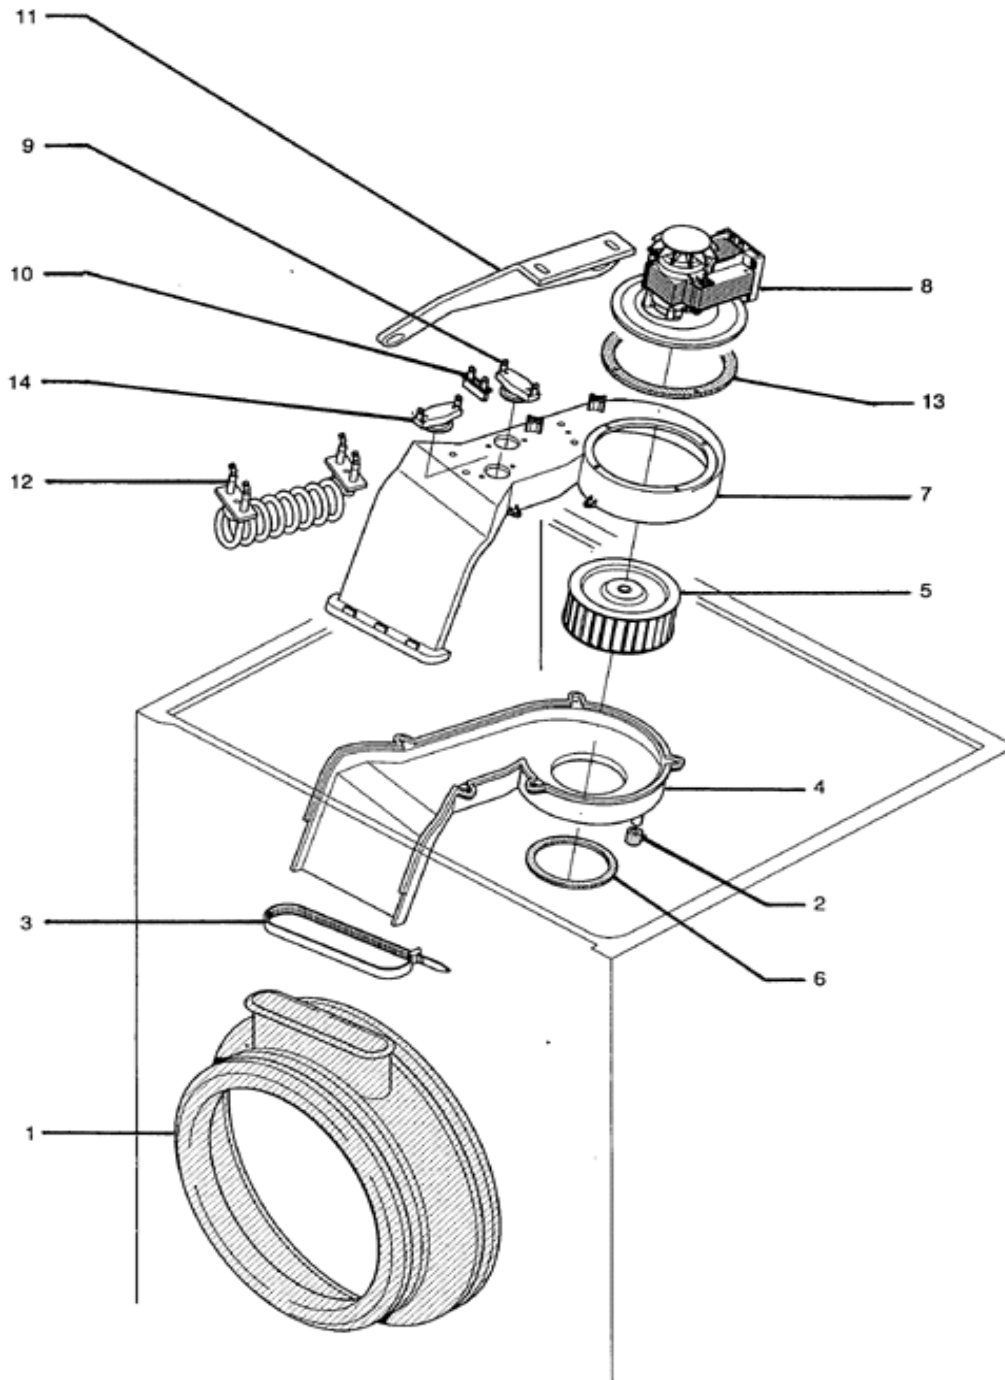

Splendide "Comb-o-matic" 6000, 6100

Models: WDC1025MCEE, WDC1025M, WDC1025, LWD1054M - (Top Cover / Controls)

NLA = "No Longer Available"

	PART NO.		DESCRIPTION	Serial No.
1	119803938		Control Panel	Before 9943
1A	119804221		Control Panel	9943 & Later
2	119803553		Knob	ALL
4	112903444		Push Button	ALL
5	112400418		Soap Dispenser Drawer	ALL
6	112400430		Container for Additives Compartment	ALL
7	112605485		Soap Dispenser Front Panel	Before 9943
7A	14801929300		Soap Dispenser Front Panel	9943 & Later, all
8	112400414		Container for Additives Compartment	ALL
16	116102961		Program Selector	Before 9943
16A	116103107		Program Selector	9943 & Later
17	087919A	Heat	Timer	ALL
	114388	Heat	WD2000S	
18	114300731		Hose	ALL
19	113200490	NLA	Clamp	ALL
20	113200491	NLA	Clamp	ALL
21	114300700	NLA	Hose	ALL
22	11400761	NLA	Hose	ALL
23	114300646	NLA	Hose	ALL
24	113200495	NLA	Clamp	ALL
25	112400501		Soap Dispenser Housing	ALL
26	112400497		Water Outlet Dispenser	ALL
28	112930		Inlet Hose	ALL
30	116102549		Hot Valve	ALL
30A	116103135		Hot Valve	FOR C6100
31	114200090	NLA	Gasket	ALL
32	112901946	NLA	Double Pipe Fitting	ALL
33	116102739		Cold Valve	ALL
35	116102964		Dryer Timer	ALL
36	116102684		Switch On/Off	ALL
36A	116102685		Switch Water	ALL
38	116102965		Switch Spin	ALL
39	116102685		Switch Heater	ALL
40	114300718		Hose	ALL
41	112901982	NLA	T Connector	ALL
42	113200495	NLA	Clamp	ALL
43	114300683		Hose	ALL

Splendide "Comb-o-matic" 6000, 6100

Models: WDC1025MCEE, WDC1025M, , WDC1025, LWD1054M - (Ventilation)