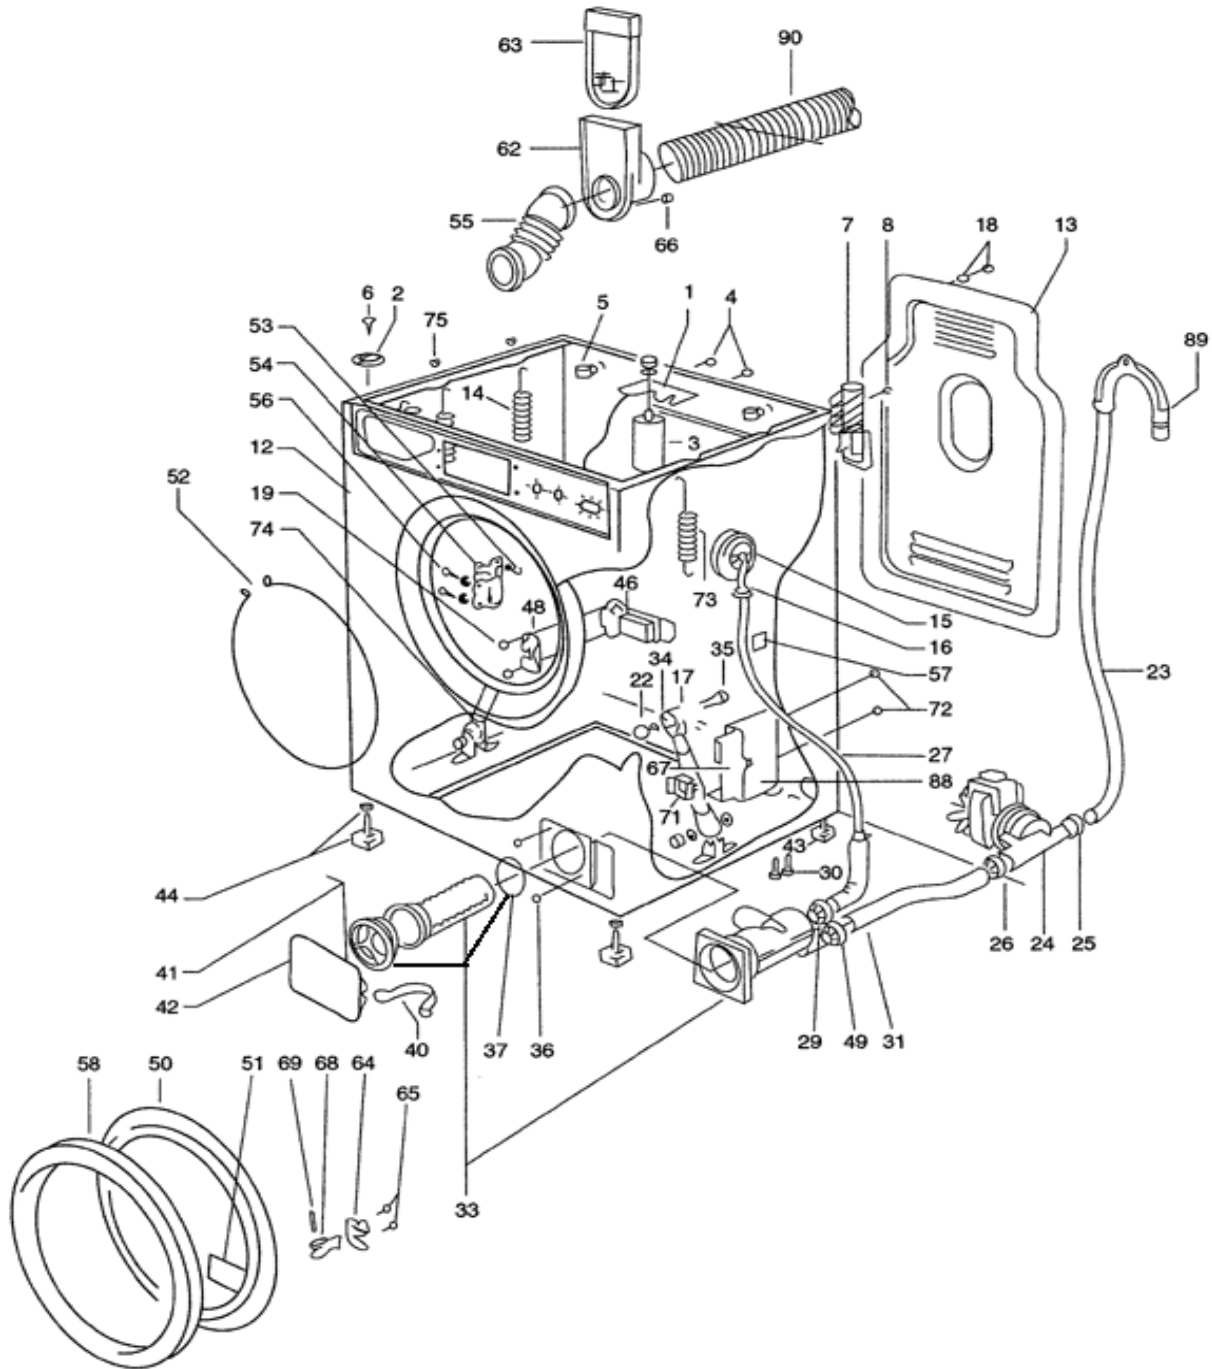

Splendide 2000

Models: WD802(X), WD804, NBR5000 - (Cabinet)

Splendide 2000

Models: WD802(X), WD804, NBR5000 (Cabinet)

	PART NO.	DESCRIPTION	Serial No.
1	111901056	Halter, Cap Bracket	ALL
2	112902184	Black Fix Top	ALL
3	116200723	Capacitor 60 mf	Pre-M models
4	995500001	Screw, Back Cover	ALL
5	112903121	Wiring Support	ALL
6	912600001	Screw, Top Block	ALL
7	116990422	Junction Block	ALL
8	91225001	Screw, Cord Block	ALL
12	119100631	Cabinet Assembly for Round Porthole	ALL
13	111100657	Back Panel	ALL
14	113800438	Spring, Tub Suspension	ALL
15	116102795	Pressure Switch	ALL
16	087919A	Heater Housing Upper & Lower (406 - 60	ALL
	114388	Heater Housing Upper & Lower (602+)	WD2000S
17	113800478	Shock absorber (long)	ALL
18	995500001	Screw, Capacitor Mount	ALL
19	991633518	Screw, Interlock	ALL
22	920153234	Nut, Shock	ALL
23	114300725	Hose, Outlet	ALL
24	116590746TG	Pump	ALL
25	113200240	29,5 Clamp for Outlet Hose	ALL
26	113200087	37 Clamp, Pump	ALL
27	119802991 N/A	Hose, Pressure Switch	ALL
29	113200354	Clamp, Presso, 30	ALL
30	917112233	Screw, M5x12, Pump	ALL
31	114300665 N/A	Hose, Filter to Pump	ALL
33	112990007	Filter Assembly	Before 9719
34	930063324	Washer, Shock-10.5x17.5x4.4	ALL
35	995600003	Screw, Shock-M10x45	ALL
36	991342230	Screw, Wash Filter	ALL
37	114200666	Gasket, Filer	ALL
40	112800431	Spring, Wash Filter Door	ALL
41	113900489	Pin, Filter Door	ALL
42	111100676	Filter Door	ALL
43	114400211	Pad, Rubber	ALL
44	119803003	Leveling Screw	ALL
46	116102761	Switch, Door Interlock	ALL
48	182990046	Hook Stop Plate	ALL
49	113200491	Clamp, 35	ALL
50	117000099	Flange, Door with Glass	ALL
51	112300230	Handle, 2000	ALL
51A	112300147	Handle, Indesit/Norcold	ALL
51B	112300177	Handle, Splendide -Silver	ALL
52	113200489	Wire, Porthole Diaphragm	ALL
53	912153130	Screw, Hinge M5x10	ALL
54	113190122	Hinge Assembly, Round Porthole	ALL
55	036024	Hose, Drum to Dry Filter	ALL