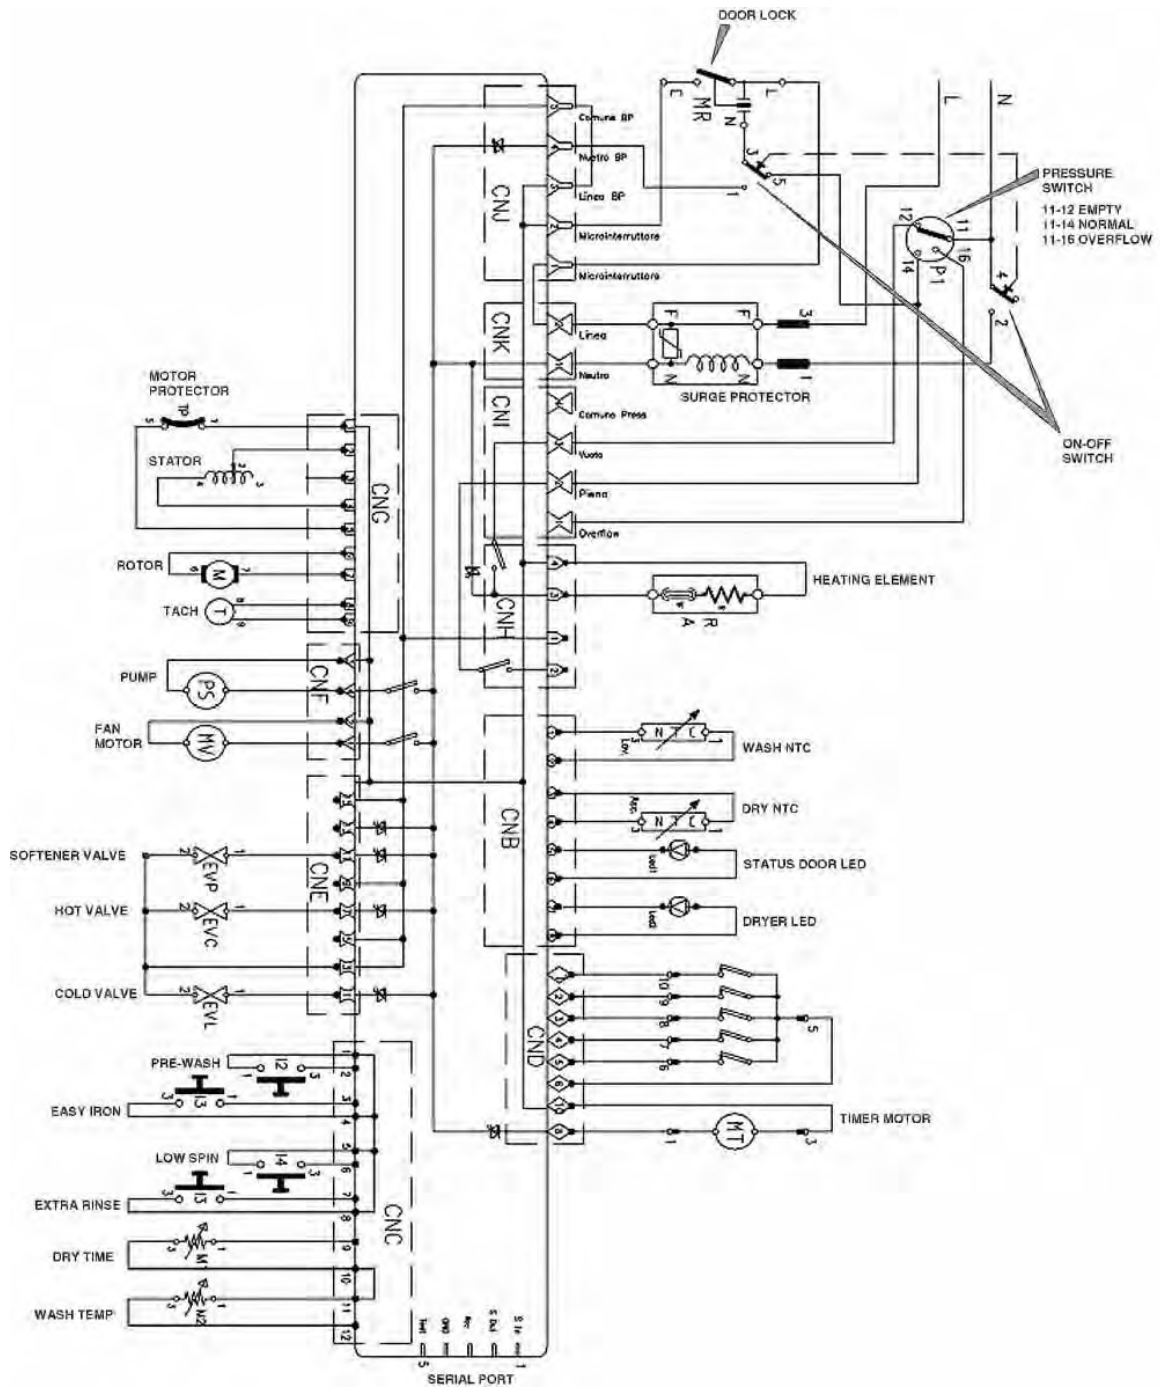

# Wiring Diagrams

## WD2100 / WD2000S

Splendide 2100 / Splendide 2000S Front-Loading Automatic Washer-Dryer with Vented Drying System